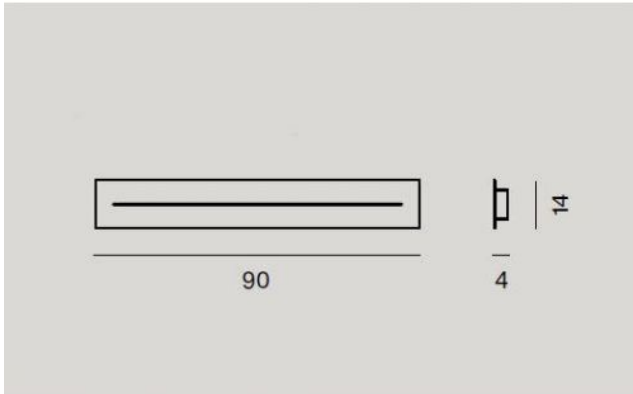

## Elongated multi-canopy 90 cm

### Technical details

<b>Pays de fabrication</b>	 Italie
<b>fabricant</b>	Foscarini
<b>surface</b>	blanc
<b>matériel</b>	métal
<b>Dimensions</b>	H 4 cm   B 14 cm   L 90 cm

### Description

The Foscarini elongated multi-canopy 90 cm is an elongated canopy, to which you can hang several lights. The surface of the canopy is white, it is made of painted metal. The canopy has a length of 90 cm, a width of 14 cm and a height of 4 cm. The multi-canopy is suitable for these light families: Aplomb, Caboche, Caiigo, Chouchin, Gregg, Havana, Maki, New Buds, Plass, Rituals, Tartan, Tite and Tress.