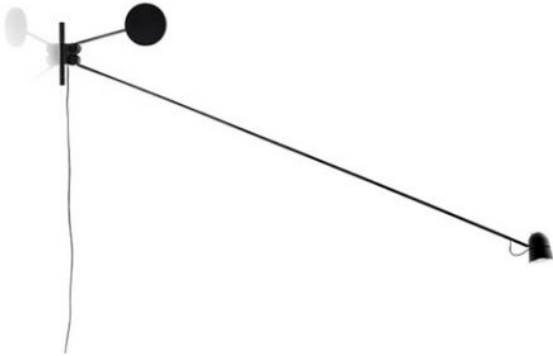

### Oberfläche

- noir
- blanc

### Technical details

<b>Pays de fabrication</b>	 Italie
<b>fabricant</b>	Luceplan
<b>concepteur</b>	Daniel Rybakken
<b>année</b>	2012
<b>Farbe #</b>	noir
<b>protection</b>	IP20
<b>Contenu de la livraison</b>	LED
<b>matériel</b>	acier, aluminium
<b>atténuation</b>	sur la tête de lampe
<b>Puissance en Watt</b>	16 W
<b>LED</b>	y compris
<b>Indice de rendu des couleurs</b>	90
<b>Flux lumineux en lm</b>	598
<b>La température de couleur en Kelvin</b>	2.700 extra blanc chaud
<b>longueur du bras</b>	190 cm
<b>tête de luminaire masse</b>	9 cm
<b>Dimensions</b>	L 192 cm

### Description

The Luceplan Counterbalance is a black wall lamp, which can be aligned in the room at will cause of its swiveling light arm. The counterweight balances the movements of the long arm with help of gear wheels and guarantees the stability of the lamp head. The lamp head is made out of lacquered aluminum, the body is made of matt lacquered steel. Different brightness levels can be set with the dimmer on the lamp head. Daniel Rybakken designed the wall light in the year 2012. Apart from this light, also a spotlight as well as a floor lamp are on offer from this series.