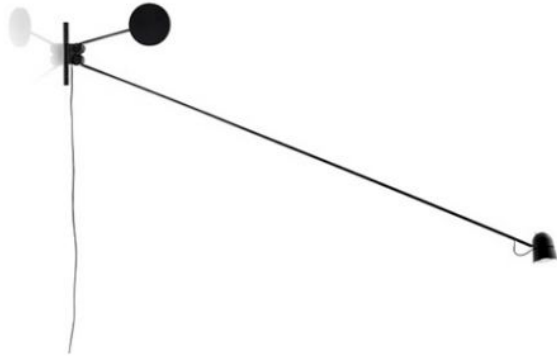

Luceplan

Counterbalance

Oberfläche

- noir
- blanc

Technical details

Pays de fabrication	 Italie
fabricant	Luceplan
concepteur	Daniel Rybakken
année	2012
Farbe #	noir
protection	IP20
Contenu de la livraison	LED
matériel	acier, aluminium
atténuation	sur la tête de lampe
Puissance en Watt	16 W
LED	y compris
Indice de rendu des couleurs	90
Flux lumineux en lm	598
La température de couleur en Kelvin	2.700 extra blanc chaud
longueur du bras	190 cm
tête de luminaire masse	9 cm
Dimensions	L 192 cm

Description

The Luceplan Counterbalance is a black wall lamp, which can be aligned in the room at will cause of its swiveling light arm. The counterweight balances the movements of the long arm with help of gear wheels and guarantees the stability of the lamp head. The lamp head is made out of lacquered aluminum, the body is made of matt lacquered steel. Different brightness levels can be set with the dimmer on the lamp head. Daniel Rybakken designed the wall light in the year 2012. Apart from this light, also a spotlight as well as a floor lamp are on offer from this series.