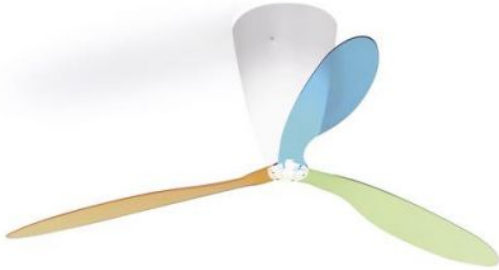

Luceplan

Blow

Oberfläche

- Multicolor (bleu, vert, orange)
- transparent
- transparent avec sérigraphie

Technical details

Pays de fabrication	 Italie
fabricant	Luceplan
concepteur	Ferdi Giardini
année	1997
protection	IP20
Contenu de la livraison	Leuchtmittel/Bulb
Diamètre en cm	140
matériel	méthacrylate, polycarbonate
atténuation	dimmerable via la télécommande de réseau en option
base/version	E27
Puissance (max. Watt)	105 Watt
répartition de la lumière	la lumière de chambre
Dimensions	H 40 cm Ø 140 cm

Description

The Luceplan Blow is a lighted ceiling fan. The ceiling fan can also be regulated with an optional remote control in light intensity and speed. It can also be regulated by the customer using a push-dimming system, for which a 5-core mains supply cable is required. There are available different rotors: in transparent, colour mix (blue, orange and green) or in transparent screenprinted. A switch for reversing the movement of rotors is also installed in the ceiling lamp. The design was developed by Ferdi Giardini in 1997.