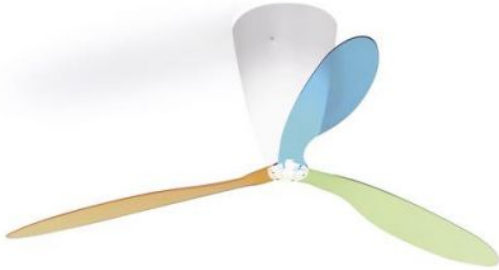

Luceplan

Blow

Oberfläche

- Multicolor (bleu, vert, orange)
- transparent
- transparent avec sérigraphie

Technical details

Pays de fabrication	Italie
fabricant	Luceplan
concepteur	Ferdi Giardini
année	1997
protection	IP20
Contenu de la livraison	Leuchtmittel/Bulb
Diamètre en cm	140
matériel	méthacrylate, polycarbonate
atténuation	dimmerable via la télécommande de réseau en option
base/version	E27
Puissance (max. Watt)	105 Watt
répartition de la lumière	la lumière de chambre
Dimensions	H 40 cm | Ø 140 cm

Description

The Luceplan Blow is a lighted ceiling fan. The ceiling fan can also be regulated with an optional remote control in light intensity and speed. It can also be regulated by the customer using a push-dimming system, for which a 5-core mains supply cable is required. There are available different rotors: in transparent, colour mix (blue, orange and green) or in transparent screenprinted. A switch for reversing the movement of rotors is also installed in the ceiling lamp. The design was developed by Ferdi Giardini in 1997.