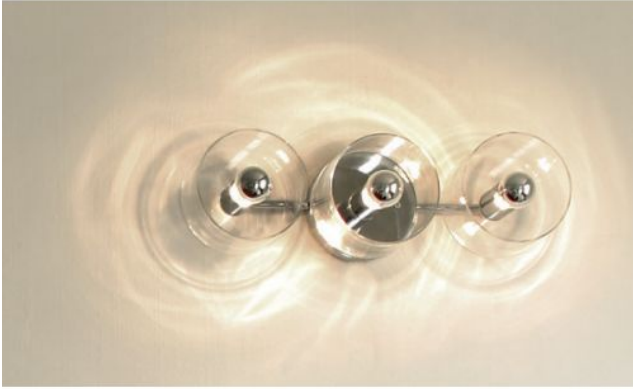

Oluce

Fiore 123

Technical details

Pays de fabrication	 Italie
fabricant	Oluce
concepteur	Laudani & Romanelli
année	2007
protection	IP20
Contenu de la livraison	Leuchtmittel/Bulb
Profondeur en cm	13
matériel	métal, verre
surface	transparent
atténuation	dimmerable sur place
base/version	E14
Les performances du système	3 x 40 Watt (max.)
Dimensions	H 14 cm L 46 cm

Description

The Oluce Fiore 123 is a versatile wall / ceiling lamp. It is from 2007 and is designed by Laudani & Romanelli. The lamp is made of transparent, mouth-blown glass. The Fiore of Oluce is offered in four different versions for the wall and the ceiling. In addition, there are two versions available as pendant lamp. All lamps from the Fiore series are glare-free and can also be dimmed on site.