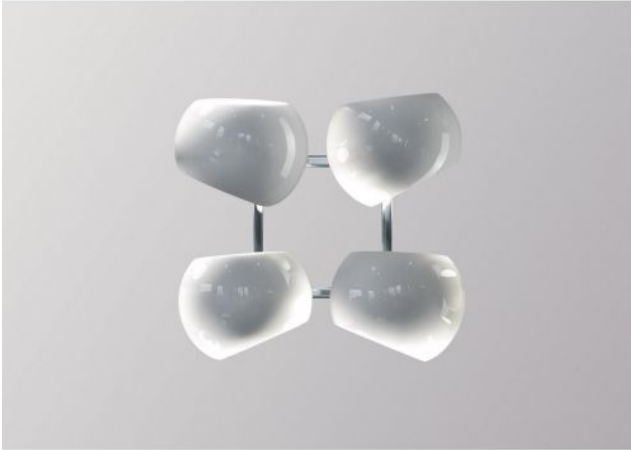

Licht im Raum

White Moons 2x2

Technical details

Pays de fabrication	 Allemagne
fabricant	Licht im Raum
concepteur	Daniel Klages
année	2016
protection	IP20
Contenu de la livraison	LED 230 Volt
Profondeur en cm	21
matériel	acier Inoxydable, porcelaine
atténuation	dimmerable sur place
base/version	E14
LED	y compris
Diamètre de l'ombre	16 cm
remplacement des ampoules :	sur le site meme
Les performances du système	4 x 4,5 Watt
Dimensions	B 35 cm L 35 cm

Description

The Licht im Raum White Moons 2x2 wall lamp has four shades which can be oriented differently. In this way they can emit light in different directions and create an interesting game of light reflections. The lamp series already won several design awards and also includes other wall and pendant lamps. It was designed 2016 by Daniel Klages. This lamp is supplied with a polished stainless steel wall bracket. On request, the lamp is also available with a brass wall bracket.