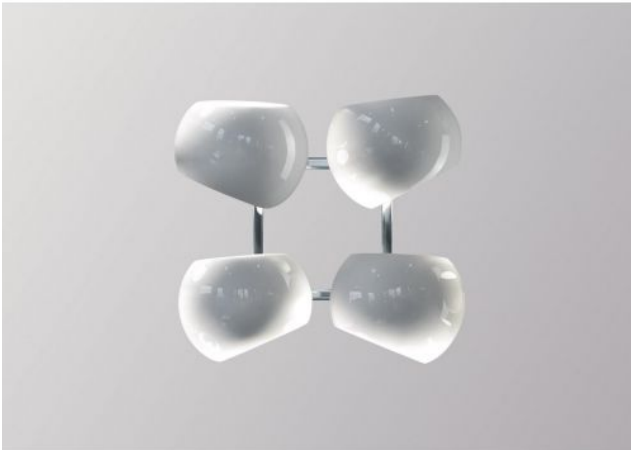

Licht im Raum

White Moons 2x2

Technical details

Pays de fabrication	 Allemagne
fabricant	Licht im Raum
concepteur	Daniel Klages
année	2016
protection	IP20
Contenu de la livraison	LED 230 Volt
Profondeur en cm	21
matériel	acier Inoxydable, porcelaine
atténuation	dimmerable sur place
base/version	E14
LED	y compris
Diamètre de l'ombre	16 cm
remplacement des ampoules :	sur le site meme
Les performances du système	4 x 4,5 Watt
Dimensions	B 35 cm L 35 cm

Description

The Licht im Raum White Moons 2x2 wall lamp has four shades which can be oriented differently. In this way they can emit light in different directions and create an interesting game of light reflections. The lamp series already won several design awards and also includes other wall and pendant lamps. It was designed 2016 by Daniel Klages. This lamp is supplied with a polished stainless steel wall bracket. On request, the lamp is also available with a brass wall bracket.