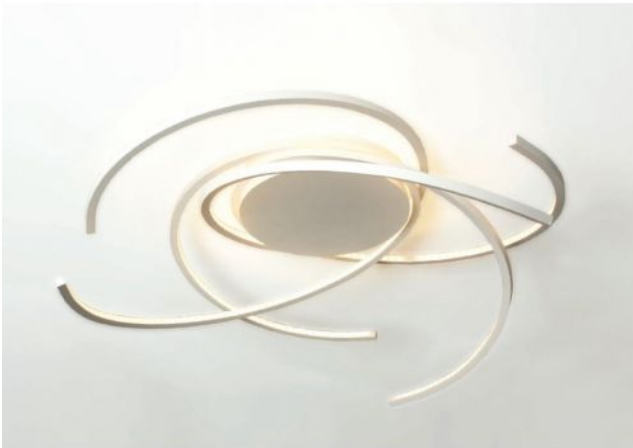

Escale

Space 100 cm

Oberfläche

- aluminium
- noir
- or
- blanc

Technical details

| | |
|--|---|
| Pays de fabrication |  Allemagne |
| fabricant | Escale |
| concepteur | Mosru Mohiuddin |
| année | 2013 |
| protection | IP20 |
| Contenu de la livraison | LED |
| Diamètre en cm | 100 |
| matériel | aluminium |
| atténuation | gradable avec variateur à coupure de phase et à commande de phase |
| Puissance en Watt | 36 W |
| LED | y compris |
| Indice de rendu des couleurs | 90 |
| La température de couleur en Kelvin | 2.700 extra blanc chaud |
| remplacement des ampoules : | chez le fabricant / a l'usine |
| Flux lumineux total en LM | 5.000 |
| Dimensions | H 24 cm Ø 100 cm |

Description

The Escale Space 100 is the largest ceiling light in this series. It has a diameter of 100 cm at a height of 24 cm. An LED with a colour temperature of 2700 Kelvin extra warm white serves as a light source.

The Space 100 ceiling light is offered in the surfaces aluminum smoothed, gold leaf, white and black. The lamp was designed by Mosru Mohiuddin in 2013.

This ceiling lamp can be dimmed on site with a trailing edge and / or leading edge phase dimmer. A Casambi module and a ZigBee module are offered as accessories. With the Casambi module, the ceiling light can be regulated with the Casambi App by smartphone or tablet via Bluetooth. The ZigBee module enables control of the light via voice control.