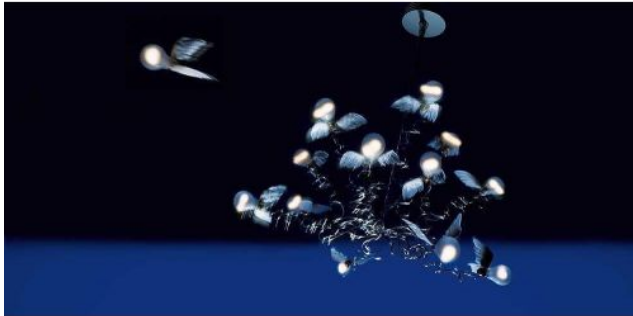

## Birdie LED

### Kabelfarbe

- rouge
- transparent

### Technical details

<b>Pays de fabrication</b>	 Allemagne
<b>fabricant</b>	Ingo Maurer
<b>concepteur</b>	Ingo Maurer
<b>année</b>	2017
<b>protection</b>	IP20
<b>Contenu de la livraison</b>	LED
<b>matériel</b>	Ailes en plumes d'oie, métal
<b>atténuation</b>	dimmerable sur place avec commande gradateur de phase inverse
<b>base/version</b>	E27
<b>LED</b>	y compris
<b>Indice de rendu des couleurs</b>	>90
<b>La température de couleur en Kelvin</b>	2.700 extra blanc chaud
<b>remplacement des ampoules :</b>	sur le site meme
<b>Les performances du système</b>	12 x 1,5 Watt
<b>Flux lumineux total en LM</b>	1.560
<b>Dimensions</b>	H 100 cm

### Description

The Ingo Maurer Birdie LED pendant light has twelve bendable and extendable light arms that can be adjusted flexibly. Each arm has an integrated LED light source in classic incandescent shape. Each LED has a power of 1.5 watts at a colour temperature of 2,700 Kelvin extra warm white. Goose feathers are attached to the lampholders, which gives the lamp an extraordinary appearance. The pendant light is offered with one red or transparent cable. The canopy has an integrated transformer.