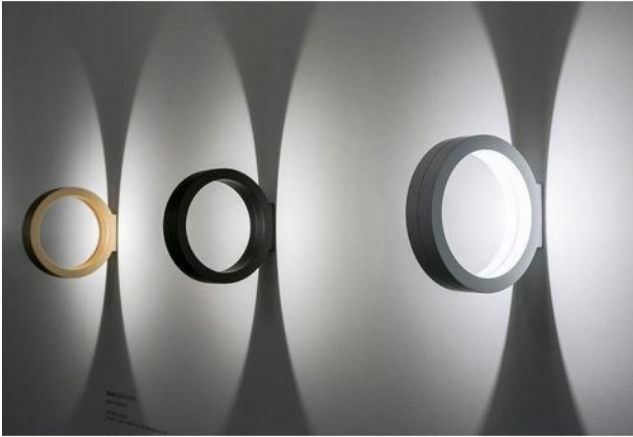

Cini & Nils

Assolo wall and ceiling lamp

Oberfläche

- noir
- or
- blanc

Dimmbarkeit

- dimmable sur place avec commande gradateur de phase inverse
- pas baissable

Technical details

Pays de fabrication	 Italie
fabricant	Cini & Nils
concepteur	Luta Bettonica
année	2013
protection	IP20
Contenu de la livraison	LED
Profondeur en cm	20
Diamètre en cm	20
matériel	aluminium
Puissance en Watt	16 W
LED	y compris
Indice de rendu des couleurs	80
Flux lumineux en lm	1.300
La température de couleur en Kelvin	2.800 blanc chaud
Dimensions	B 5 cm Ø 20 cm

Description

The Cini & Nils Assolo wall and ceiling lamp can be mounted vertically, horizontally or in a row. Its ring has a diameter of 20 cm. The light is emitted by an integrated LED on the inside and reflected from there, thus indirectly illuminating both the lamp itself and the surroundings. This creates a play of light and shadow on the wall or ceiling. The lamp is available in white, black and gold matt. The Assolo wall and ceiling lamp is offered in two versions: non-dimmable and dimmable on site with a trailing edge phase dimmer. The on site dimmable version can also be dimmed with an optionally available Casambi module using a smartphone/tablet via Bluetooth. An LED with a colour temperature of 2,800 Kelvin warm white is included as a light source. On request, this lamp is also available with a round wall plate with a diameter of 9.2 cm, which can be used to cover flush boxes.