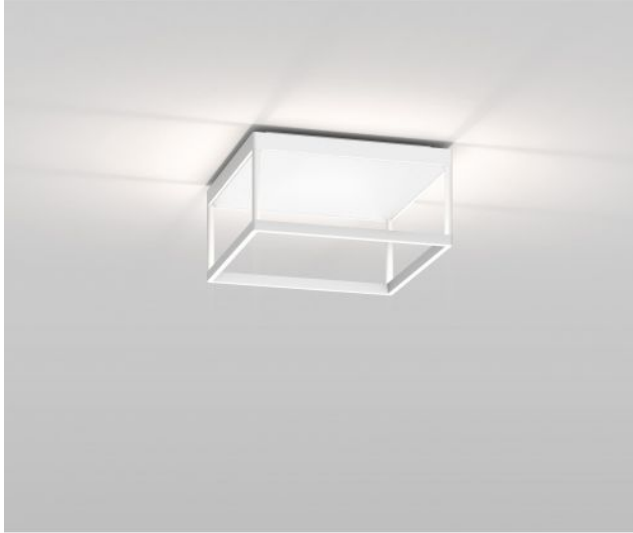

Serien Lighting

Reflex2 Ceiling M150-white

surface_of_reflector

- argent
- or
- blanc
- blanc mat

Technical details

Pays de fabrication	 Allemagne
fabricant	Serien Lighting
concepteur	Jean Marc da Costa
protection	IP20
Contenu de la livraison	LED
matériel	verre acrylique, aluminium, verre
surface	blanc
atténuation	gradable avec variateur à coupure de phase et à commande de phase
Puissance en Watt	40 W
LED	y compris
Indice de rendu des couleurs	>90
Flux lumineux en lm	4.900
La température de couleur en Kelvin	2.700 extra blanc chaud
remplacement des ampoules :	sur le site meme
Dimensions	H 15 cm B 30 cm L 30 cm

Description

The Serien Lighting Reflex2 Ceiling M150 emits its light onto a prismatic reflector surface inside the lamp. From there, the light is reflected into the room absolutely glare-free. The reflector is available in matt white, gold, silver or white. Each reflector creates a different lighting effect with this ceiling light. The integrated LED has a colour temperature of 2700 Kelvin extra warm white.

On request, the Reflex2 Ceiling M150 is also available with 3000 Kelvin warm white or with Tunable White technology. With the lamp with Tunable White technology, the light can be controlled from incandescent warm to cool white. The ceiling light is also available Dali dimmable or with Casambi module.