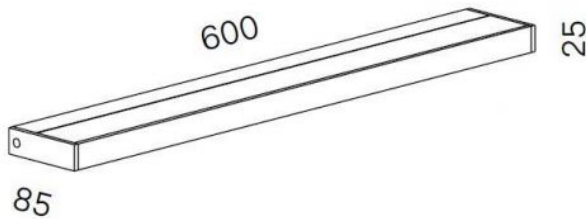

Serien Lighting

SML2 Wall 600 Silver

Leuchtmittelabdeckung

- satinée/ satinée
- satinée / données raster

Farbtemperatur in Kelvin

- Tunable White
- 2.700 extra blanc chaud
- 3.000 blanc chaud

Technical details

Pays de fabrication	 Allemagne
fabricant	Serien Lighting
concepteur	Jean Marc da Costa
protection	IP20
Contenu de la livraison	LED
Profondeur en cm	9
matériel	aluminium, polycarbonate
atténuation	dimmerable sur place
Puissance en Watt	20 W
LED	y compris
Indice de rendu des couleurs	>90
remplacement des ampoules :	sur le site meme
Dimensions	H 3 cm B 60 cm

Description

The Serien Lighting SML2 Wall 600 Silver has a width of 60 cm. It is 3 cm high and 9 cm deep. The wall lamp is available with different lamp covers: With the satinée / satinée lamp cover, the light is scattered upwards and downwards. With the satinée / raster cover, the light is scattered in one direction and dimmed in the other.