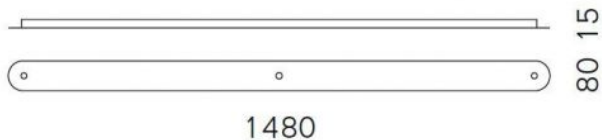

Serien Lighting

Canopy profile 3

Oberfläche

- aluminium brossé
- aluminium poli
- noir
- blanc

Technical details

| | |
|----------------------------|---|
| Pays de fabrication |  Allemagne |
| fabricant | Serien Lighting |
| concepteur | Serien Lighting |
| matériel | aluminium |
| Dimensions | H 2 cm B 8 cm L 148 cm |

Description

With the Serien Lighting canopy profile 3, three pendant lamps can be connected together and mounted on a single power supply. This makes it possible to install two single pendant lamps together. Only a single power connection is required. The canopy profile 3 is available in brushed aluminum, polished aluminum, black or white painted finishes. This accessory has a length of 148 cm and a width of 8 cm. The height is 1.5 cm.

The accessories are suitable for the following Serien Lighting lamps: Cavity Suspension L, Curling Suspension Rope / Tube S, M and L, Draft Suspension Rope / Tube S and M, Drum Suspension Rope / Tube S and M as well as Reef Suspension 1. In addition to these accessories, the canopy profile 2 is also offered, with which two pendant lamps can be connected together and mounted on a single power supply.