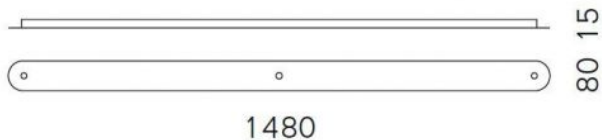

Serien Lighting

Canopy profile 3

Oberfläche

- aluminium brossé
- aluminium poli
- noir
- blanc

Technical details

Pays de fabrication	 Allemagne
fabricant	Serien Lighting
concepteur	Serien Lighting
matériel	aluminium
Dimensions	H 2 cm B 8 cm L 148 cm

Description

With the Serien Lighting canopy profile 3, three pendant lamps can be connected together and mounted on a single power supply. This makes it possible to install two single pendant lamps together. Only a single power connection is required. The canopy profile 3 is available in brushed aluminum, polished aluminum, black or white painted finishes. This accessory has a length of 148 cm and a width of 8 cm. The height is 1.5 cm.

The accessories are suitable for the following Serien Lighting lamps: Cavity Suspension L, Curling Suspension Rope / Tube S, M and L, Draft Suspension Rope / Tube S and M, Drum Suspension Rope / Tube S and M as well as Reef Suspension 1. In addition to these accessories, the canopy profile 2 is also offered, with which two pendant lamps can be connected together and mounted on a single power supply.