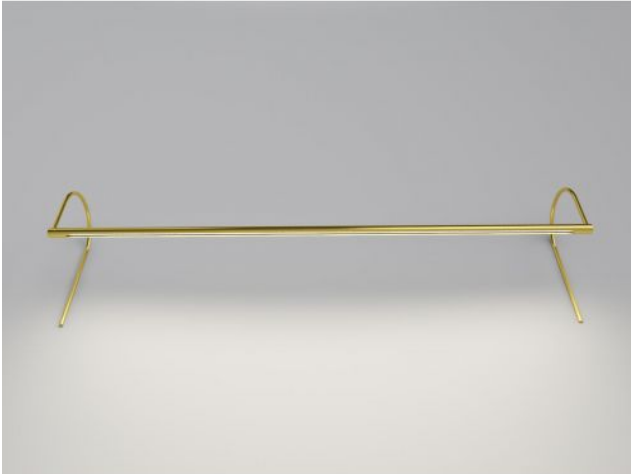

Betec

Minimus 119 cm Typ 15

Oberfläche

- chrome
- or mat
- Laiton brillant
- Laiton mat
- nickel brillant
- matte de nickel
- noir
- Browning
- or brillant

Technical details

| | |
|--|---|
| Pays de fabrication |  Allemagne |
| fabricant | Betec |
| concepteur | Horst Lettenmayer |
| protection | IP20 |
| Contenu de la livraison | LED |
| Projection en cm | 15 |
| matériel | laiton |
| Puissance en Watt | 38,4 W |
| LED | y compris |
| Indice de rendu des couleurs | >90 |
| Flux lumineux en lm | 3.794,6 |
| La température de couleur en Kelvin | 2.700 extra blanc chaud |
| Dimensions | H 25 cm L 119 cm |

Description

The Betec Minimus is a further development of the Clarus picture light. In contrast to the Clarus, its lamp head is thicker with a diameter of 1.8 cm. The Minimus was designed for the use of a Duo LED. A Duo LED consists of two LEDs in one housing and therefore has a particularly high light output. As a result, this picture light can also fulfil the side effect of brightening up a room. Its emitted light is mainly directed at the respective object, but it is reflected into the room at the same time, so that a pleasant atmosphere is created with the basic brightness.