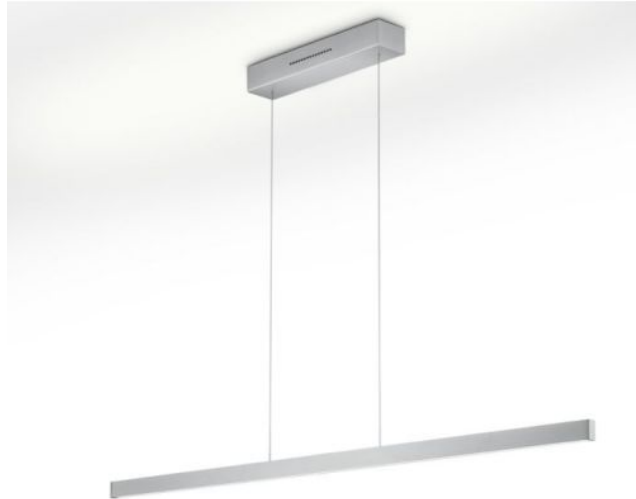

Knapstein

LINDA-72

Oberfläche

- nickel
- bronze
- noir

Technical details

Pays de fabrication	 Allemagne
fabricant	Knapstein
année	2023
matériel	brass
réglage de la hauteur	réglable en hauteur
Puissance en Watt	34 W
LED #	inclus
Indice de rendu des couleurs	>90
Flux lumineux en lm	4004
La température de couleur en Kelvin	2.200-3.000
protection	IP20
Contenu de la livraison	LED
atténuation	controle gestuel
hauteur totale	73 - 180 cm
Dimensions	L 72 cm

Description

The Knapstein LINDA-72 pendant lamp has a length of 72 cm. By pulling or lifting the lamp itself, the total height of the lamp can be adjusted between 73 cm and 180 cm. The lamp can also be suspended at an angle. The pendant lamp emits its light simultaneously upwards and downwards. The uplight and downlight can be switched and dimmed separately by gesture control. The light colour can also be adjusted separately for the uplight and downlight to a warmer tone (from a colour temperature of 3,000 Kelvin warm white to 2,200 Kelvin extra warm white). All dimming and light colour settings are saved via the memory function and are automatically reset when the light is next switched on.

The sensor area for gesture control is located centrally on the lamp. The lamp is switched on or off by a wiping movement of the hand in the sensor area. To change the light intensity, the hand is held longer in the sensor area. The desired light colour can then be set by holding the hand in the sensor area again for a longer time. The LINDA-72 is available in different surfaces. There are no visible screws in the ceiling canopy, because of a magnetic holder.