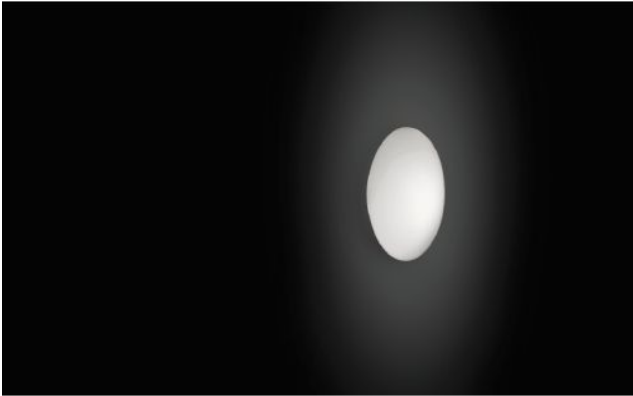

Vibia

Puck 5402

Technical details

Land van fabricage	 Spanje
fabrikant	Vibia
ontwerper	Jordi Vilardell
bescherming	IP20
Omvang van de levering	LED
Diepte in cm	6
Diameter in cm	16
materiaal	aluminium, opaalglas
oppervlak	wit
Wattage	3,2 W
LED	inclusief
Kleurweergave-index	>90
Lichtstroom in lm	415
Kleurtemperatuur in Kelvin	2.700 extra warm wit
Dimensions	Ø 16 cm

Omschrijving

The Vibia Puck 5402 is a ceiling and wall light with a diameter of 16 cm and a depth of 6 cm. In this light, an LED light source is included. The Puck 5402 is made of white, matt and triple blown opal glass. In addition, it is particularly flexible and easy to combine with other lamps in the Puck range of Vibia by their small size and the pleasant ambient lighting.