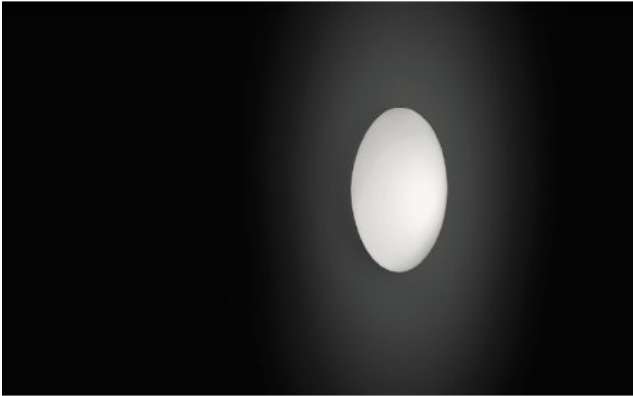

Vibia

Puck 5412

Technical details

Land van fabricage	 Spanje
fabrikant	Vibia
ontwerper	Jordi Vilardell
bescherming	IP20
Omvang van de levering	LED
Diepte in cm	8
Diameter in cm	27
materiaal	aluminium, opaalglas
oppervlak	wit
Wattage	7,6 W
LED	inclusief
Kleurweergave-index	>90
Lichtstroom in lm	880
Kleurtemperatuur in Kelvin	2.700 extra warm wit
Dimensions	Ø 27 cm

Omschrijving

The Vibia Puck 5412 is an LED light and can be used both as a wall as well as a ceiling light. The Vibia Puck 5412 consists of a round, white, matt and triple-blown opal glass. It has a diameter of 27.20 cm and a depth of 7.70 cm.