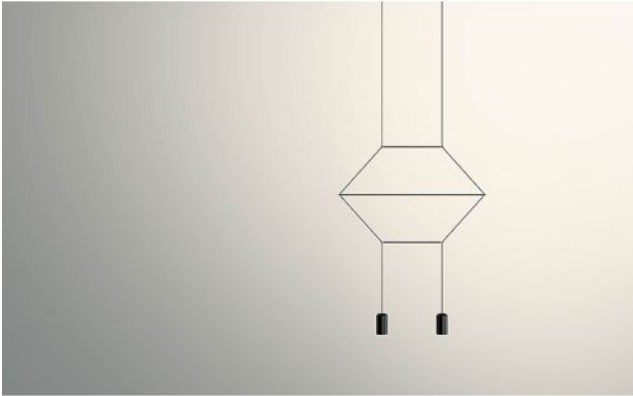

Vibia

Wireflow 0320

Technical details

Land van fabricage	 Spanje
fabrikant	Vibia
ontwerper	Arik Levy
bescherming	IP20
Omvang van de levering	LED
materiaal	aluminium, polycarbonaat, roestvrij staal
hoogteverstelling	bedrag niet bepaalbaar
dimmen	1-10V dimbaar
LED	inclusief
Kleurweergave-index	>90
Lichtstroom in lm	970
Kleurtemperatuur in Kelvin	2.700 extra warm wit
luisel Dimensions	lengte 57 cm
prestaties van het systeem	2 x 4,5 Watt
totale hoogte	200 cm

Omschrijving

The Vibia Wireflow 0320 is a 2-dimensional, linear pendant light with a basic hexagonal shape. The 2 integrated LEDs with 4.5 watts each provide a direct pleasant light output to the bottom. The Wireflow 0320 can be dimmed by the customer. If the pendant length of the lamp should be different, please send us an individual request. The length of the lamp cannot be shortened by the user. The pendant lamp is also available as a DALI dimmable version on request.