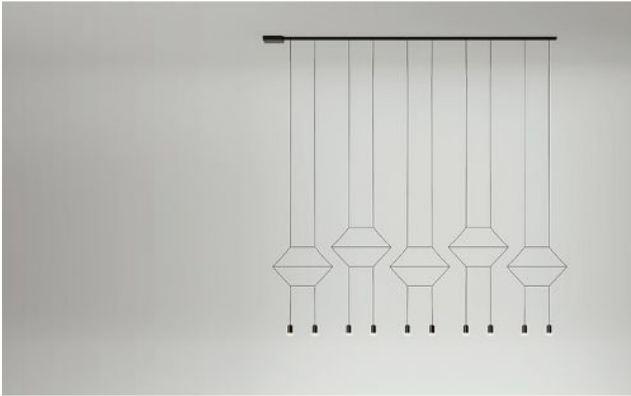

Vibia

Wireflow 0330 - 0332

Version

- 0330
- 0332

Technical details

Land van fabricage	 Spanje
fabrikant	Vibia
ontwerper	Arik Levy
bescherming	IP20
Omvang van de levering	LED
materiaal	aluminium, polycarbonaat, roestvrij staal
hoogteverstelling	bedrag niet bepaalbaar
dimmen	1-10V dimbaar
LED	inclusief
Kleurtemperatuur in Kelvin	2.700 extra warm wit
luifel Dimensions	lengte 275 cm
prestaties van het systeem	10 x 4,5 Watt
totale hoogte	200 cm

Omschrijving

The Vibia Wireflow 0330 - 0332 is a linear pendant light. The integrated LEDs with 4.5 watts each provide a direct, pleasant light output to the bottom. The Wireflow 0330 - 0332 can be dimmed by the customer. The lamp is available in two versions, which differ only in the way the 5 lamp elements are suspended from the canopy. With the Wireflow 0330, the outer two light elements and the middle one are suspended lower than the other two. With the Wireflow 0332, the two outer light elements hang highest, the second light element from the left and the second from the right slightly lower and the one in the middle lowest. The lowest light body is in the middle. If the pendant length of the lamp should be different, please send us an individual request. The length of the lamp cannot be shortened by the user. The pendant lamp is also available as a DALI dimmable version on request.