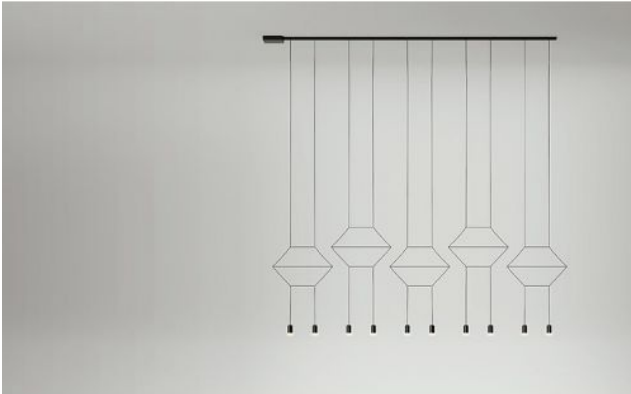

Vibia

Wireflow 0330 - 0332

Version

- 0330
- 0332

Technical details

Land van fabricage	 Spanje
fabrikant	Vibia
ontwerper	Arik Levy
bescherming	IP20
Omvang van de levering	LED
materiaal	aluminium, polycarbonaat, roestvrij staal
hoogteverstelling	bedrag niet bepaalbaar
dimmen	1-10V dimbaar
LED	inclusief
Kleurtemperatuur in Kelvin	2.700 extra warm wit
luifel Dimensions	lengte 275 cm
prestaties van het systeem	10 x 4,5 Watt
totale hoogte	200 cm

Omschrijving

The Vibia Wireflow 0330 - 0332 is a linear pendant light. The integrated LEDs with 4.5 watts each provide a direct, pleasant light output to the bottom. The Wireflow 0330 - 0332 can be dimmed by the customer. The lamp is available in two versions, which differ only in the way the 5 lamp elements are suspended from the canopy. With the Wireflow 0330, the outer two light elements and the middle one are suspended lower than the other two. With the Wireflow 0332, the two outer light elements hang highest, the second light element from the left and the second from the right slightly lower and the one in the middle lowest. The lowest light body is in the middle. If the pendant length of the lamp should be different, please send us an individual request. The length of the lamp cannot be shortened by the user. The pendant lamp is also available as a DALI dimmable version on request.