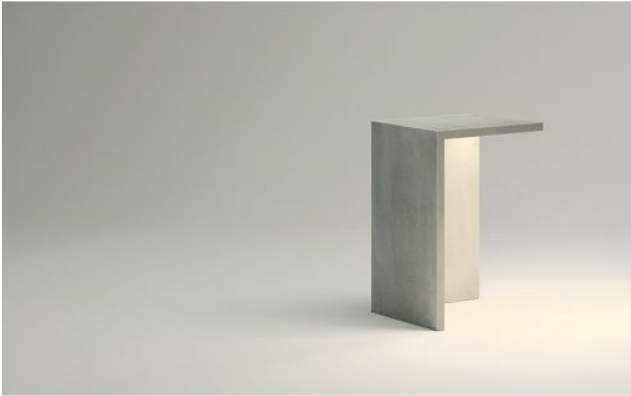

Vibia

Empty 4130

Technical details

Land van fabricage	 Spanje
fabrikant	Vibia
ontwerper	Xuclà
jaar	2014
bescherming	IP66
Omvang van de levering	LED
Diepte in cm	45
materiaal	beton, methacrylaat
LED	inclusief
Kleurweergave-index	>80
Lichtstroom in lm	664
Kleurtemperatuur in Kelvin	2.700 extra warm wit
prestaties van het systeem	2 x 8,6 Watt
Dimensions	H 70 cm B 45 cm

Omschrijving

The Vibia Empty 4130 with a height of 70 cm is the largest lamp of this series of floor lamps. It is also suitable as a garden seating. The Empty 4130 is an outdoor light according to a design by Xuclà. This rectangular lamp is made of polymer concrete, available in grey. Two LEDs with 8.6 watts each are integrated. With protection class IP66, it is protected against water spray and also dust-proof.