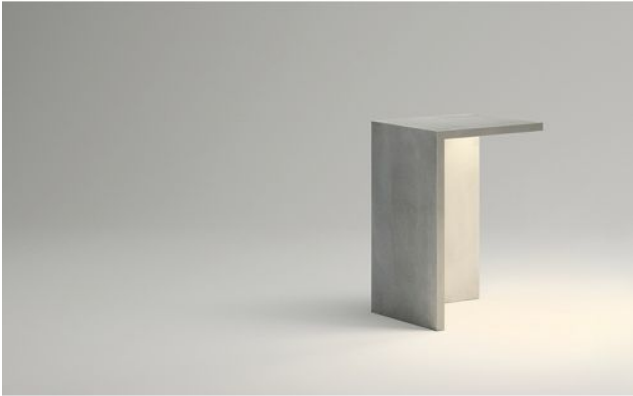

Vibia

Empty 4130

Technical details

Land van fabricage	 Spanje
fabrikant	Vibia
ontwerper	Xuclà
jaar	2014
bescherming	IP66
Omvang van de levering	LED
Diepte in cm	45
materiaal	beton, methacrylaat
LED	inclusief
Kleurweergave-index	>80
Lichtstroom in lm	664
Kleurtemperatuur in Kelvin	2.700 extra warm wit
prestaties van het systeem	2 x 8,6 Watt
Dimensions	H 70 cm B 45 cm

Omschrijving

The Vibia Empty 4130 with a height of 70 cm is the largest lamp of this series of floor lamps. It is also suitable as a garden seating. The Empty 4130 is an outdoor light according to a design by Xuclà. This rectangular lamp is made of polymer concrete, available in grey. Two LEDs with 8.6 watts each are integrated. With protection class IP66, it is protected against water spray and also dust-proof.