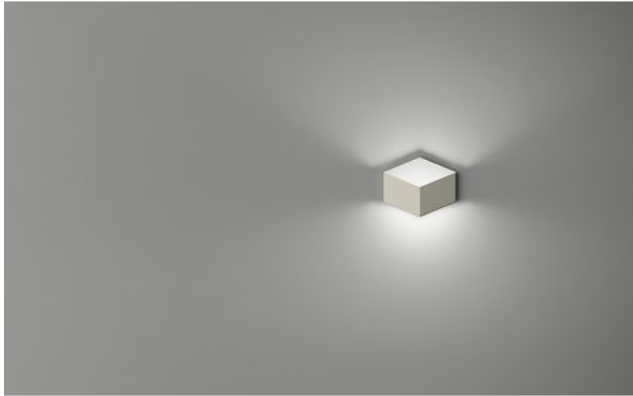

Vibia

Fold Surface 4200

Oberfläche

- bruin
- groen
- wit

Technical details

| | |
|-----------------------------------|--|
| Land van fabricage |  Spanje |
| fabrikant | Vibia |
| ontwerper | Arik Levy |
| bescherming | IP20 |
| Omvang van de levering | LED |
| Diepte in cm | 5 |
| materiaal | aluminium, methacrylaat |
| LED | inclusief |
| Kleurweergave-index | >90 |
| Lichtstroom in lm | 362 |
| Kleurtemperatuur in Kelvin | 2.700 extra warm wit |
| prestaties van het systeem | 2 x 2,1 Watt |
| Dimensions | H 18 cm B 22 cm |

Omschrijving

The Vibia Fold Surface 4200 is a wall mounting light. The complete lamp consists of a single lamp element with two LED light sources. This light element has a width of 22 cm as well as a height of 18 cm. The design was created by Arik Levy, who designed the Fold Surface 4200 as a lamp made of aluminum. The light is available in off-white, brown and green. All surfaces are matt lacquered. Two efficient 2.1 Watt LEDs are integrated as light sources. Particularly in combination with the many other Fold lamps, different light compositions can be created on the wall.