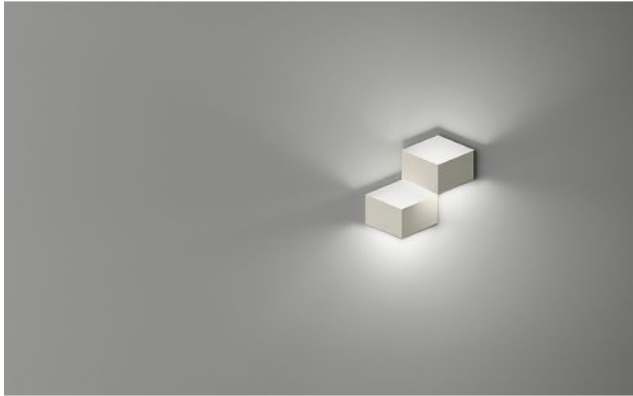

Vibia

Fold Surface 4201

Oberfläche

- bruin
- groen
- wit

Technical details

Land van fabricage	 Spanje
fabrikant	Vibia
ontwerper	Arik Levy
bescherming	IP20
Omvang van de levering	LED
Diepte in cm	5
materiaal	aluminium, methacrylaat
LED	inclusief
Kleurweergave-index	>90
Lichtstroom in lm	724
Kleurtemperatuur in Kelvin	2.700 extra warm wit
prestaties van het systeem	4 x 2,1 Watt LEDs
Dimensions	H 32 cm B 33 cm

Omschrijving

The Vibia Fold Surface 4201 is a geometric wall mounted light, seemingly composed of two lamps, in truth with only one single rectangular light body of two equal lighting elements. The design is by Arik Levy, the Fold Surface 4201 has an aluminum body. The lamp has an overall width of 33 cm and a total height of 31.5 cm. The colours off-white (cream-white), brown and green are available. The bulbs are four efficient 2.1 watt LEDs. Endless compositions of wall lights are possible when you combine this light with others from the series.