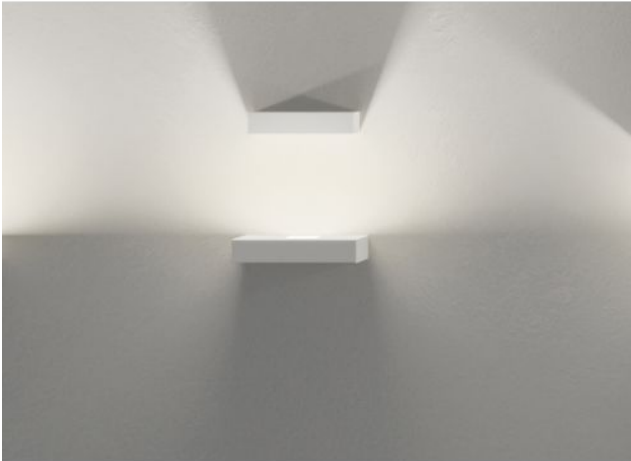

### Oberfläche

- matt mink
- mat wit

### Technical details

<b>Land van fabricage</b>	 Spanje
<b>fabrikant</b>	Vibia
<b>ontwerper</b>	Xuclà
<b>bescherming</b>	IP20
<b>Omvang van de levering</b>	LED
<b>Diepte in cm</b>	10
<b>materiaal</b>	aluminium, borosilicaatglas, polycarbonaat
<b>dimmen</b>	0-10V dimbaar
<b>Wattage</b>	9 W
<b>LED</b>	inclusief
<b>Kleurweergave-index</b>	>90
<b>Lichtstroom in lm</b>	1.269
<b>Kleurtemperatuur in Kelvin</b>	2.700 extra warm wit
<b>Dimensions</b>	H 23 cm   B 30 cm

### Omschrijving

The Vibia set 7760 is a single-lamp LED wall lamp with a width of 22 cm. In the lower part of the lamp a 9 watt LED is housed, which radiates its light upwards. The top of the Set 7760 is rotated 360°. So the light of the lower part can always derive differently and there is a fascinating game of light and shadow.

The Set 7760 is designed by Xuclà and is available in white-matt and matt mink. As a single lamp the Set 7760 is useful virtually anywhere. Whether as an individual lamp or in combination with other set lights, this wall lamp is always well received. When used with other lamps Set lights, fascinating objects are creating on the wall. The LED is on site dimmable at 0-10 volts. As standard, this lamp has a colour temperature of 2,700 Kelvin extra warm white; on request, it is also available with 3,000 Kelvin warm white or 4,000 Kelvin white.