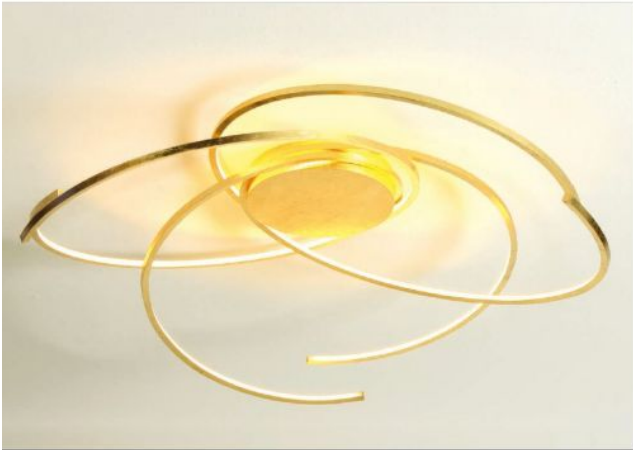

Escale

Space 80 cm

Oberfläche

- gepolijst aluminium
- Bladgoud
- zwart
- wit

Technical details

Land van fabricage	 Duitsland
fabrikant	Escale
ontwerper	Mosru Mohiuddin
jaar	2013
bescherming	IP20
Omvang van de levering	LED
Diameter in cm	80
materiaal	aluminium
dimmen	dimbaar met fase- en fase-afsnijding en fase-regelingsdimmer
Wattage	30 W
LED	inclusief
Kleurweergave-index	90
Kleurtemperatuur in Kelvin	2.700 extra warm wit
bulb vervangen:	bij de fabrikant / fabriek
Totale lichtstroom in lm	4.200
Dimensions	H 20 cm Ø 80 cm

Omschrijving

The Escale Space 80 cm is the medium-sized ceiling light of this collection. The lamp has a diameter of 80 cm and a height of 20 cm. An LED with a colour temperature of 2,700 Kelvin extra warm white is used for lighting.

The Space 80 cm is a round lamp around which several struts spiral. These surfaces are offered: gold leaf, white, black or smoothed aluminum. Mosru Mohiuddin designed the lamp in the year 2013.

The ceiling lamp is dimmable on site with a trailing edge and / or leading edge phase dimmer. A Casambi module and a ZigBee module are on offer as accessories. With the Casambi module, the ceiling light can be regulated using the Casambi App by Smartphone or Tablet via Bluetooth. The ZigBee module enables the light to be operated via voice control.