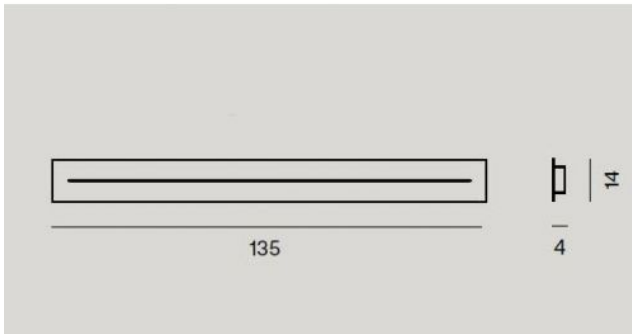

Foscarini

Elongated multi-canopy 135 cm

Technical details

Land van fabricage	 Italië
fabrikant	Foscarini
oppervlak	wit
materiaal	metaal
Dimensions	H 4 cm B 14 cm L 135 cm

Omschrijving

The Foscarini elongated multi-canopy 135 cm is an elongated canopy, to which you can hang several lights. The surface of the canopy is white, it is made of painted metal. The canopy has a length of 135 cm, a width of 14 cm and a height of 4 cm. The multi-canopy is suitable for these light families: Foscarini Aplomb, Caboche, Caiigo, Chouchin, Gregg, Havana, Maki, New Buds, Plass, Rituals, Tartan, Tite and Tress.