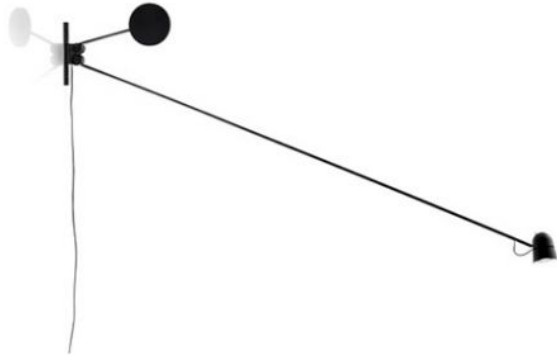

Luceplan

Counterbalance

Oberfläche

- zwart
- wit

Technical details

Land van fabricage	 Italië
fabrikant	Luceplan
ontwerper	Daniel Rybakken
jaar	2012
kleur	zwart
bescherming	IP20
Omvang van de levering	LED
materiaal	aluminium, staal
dimmen	de lampkop
Wattage	16 W
LED	inclusief
Kleurweergave-index	90
Lichtstroom in lm	598
Kleurtemperatuur in Kelvin	2.700 extra warm wit
armlengte	190 cm
lampkop massa	9 cm
Dimensions	L 192 cm

Omschrijving

The Luceplan Counterbalance is a black wall lamp, which can be aligned in the room at will cause of its swiveling light arm. The counterweight balances the movements of the long arm with help of gear wheels and guarantees the stability of the lamp head. The lamp head is made out of lacquered aluminum, the body is made of matt lacquered steel. Different brightness levels can be set with the dimmer on the lamp head. Daniel Rybakken designed the wall light in the year 2012. Apart from this light, also a spotlight as well as a floor lamp are on offer from this series.