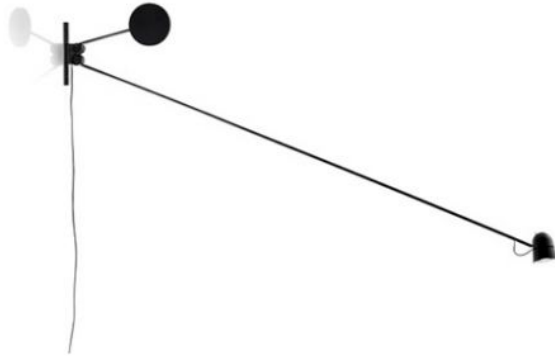

Luceplan

Counterbalance

Oberfläche

- zwart
- wit

Technical details

| | |
|-----------------------------------|--|
| Land van fabricage |  Italië |
| fabrikant | Luceplan |
| ontwerper | Daniel Rybakken |
| jaar | 2012 |
| kleur | zwart |
| bescherming | IP20 |
| Omvang van de levering | LED |
| materiaal | aluminium, staal |
| dimmen | de lampkop |
| Wattage | 16 W |
| LED | inclusief |
| Kleurweergave-index | 90 |
| Lichtstroom in lm | 598 |
| Kleurtemperatuur in Kelvin | 2.700 extra warm wit |
| armlengte | 190 cm |
| lampkop massa | 9 cm |
| Dimensions | L 192 cm |

Omschrijving

The Luceplan Counterbalance is a black wall lamp, which can be aligned in the room at will cause of its swiveling light arm. The counterweight balances the movements of the long arm with help of gear wheels and guarantees the stability of the lamp head. The lamp head is made out of lacquered aluminum, the body is made of matt lacquered steel. Different brightness levels can be set with the dimmer on the lamp head. Daniel Rybakken designed the wall light in the year 2012. Apart from this light, also a spotlight as well as a floor lamp are on offer from this series.