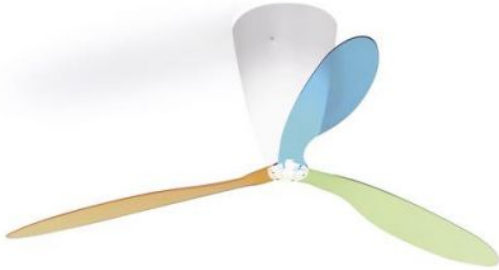

Luceplan

Blow

Oberfläche

- Multicolour (blauw, groen, oranje)
- doorzichtig
- transparant met zeefdruk

Technical details

Land van fabricage	 Italië
fabrikant	Luceplan
ontwerper	Ferdi Giardini
jaar	1997
bescherming	IP20
Omvang van de levering	Leuchtmiddel/Bulb
Diameter in cm	140
materiaal	methacrylaat, polycarbonaat
dimmen	dimbaar via optionele netwerk afstandsbediening
base/versie	E27
Vermogen (max. Watt)	105 Watt
lichtverdeling	licht in de kamer
Dimensions	H 40 cm Ø 140 cm

Omschrijving

The Luceplan Blow is a lighted ceiling fan. The ceiling fan can also be regulated with an optional remote control in light intensity and speed. It can also be regulated by the customer using a push-dimming system, for which a 5-core mains supply cable is required. There are available different rotors: in transparent, colour mix (blue, orange and green) or in transparent screenprinted. A switch for reversing the movement of rotors is also installed in the ceiling lamp. The design was developed by Ferdi Giardini in 1997.