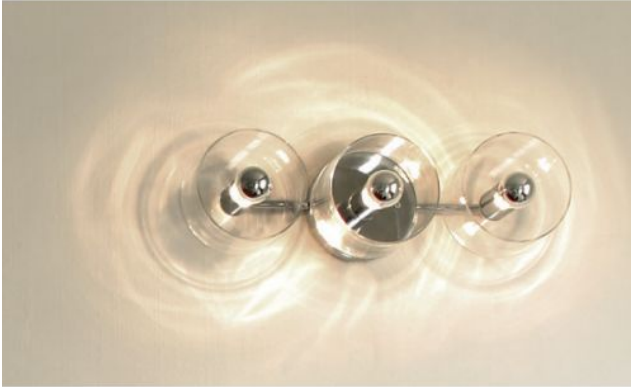

Oluce

Fiore 123

Technical details

Land van fabricage	 Italië
fabrikant	Oluce
ontwerper	Laudani & Romanelli
jaar	2007
bescherming	IP20
Omvang van de levering	Leuchtmittel/Bulb
Diepte in cm	13
materiaal	glas, metaal
oppervlak	doorzichtig
dimmen	dimbaar op locatie
base/versie	E14
prestaties van het systeem	3 x 40 Watt (max.)
Dimensions	H 14 cm L 46 cm

Omschrijving

The Oluce Fiore 123 is a versatile wall / ceiling lamp. It is from 2007 and is designed by Laudani & Romanelli. The lamp is made of transparent, mouth-blown glass. The Fiore of Oluce is offered in four different versions for the wall and the ceiling. In addition, there are two versions available as pendant lamp. All lamps from the Fiore series are glare-free and can also be dimmed on site.