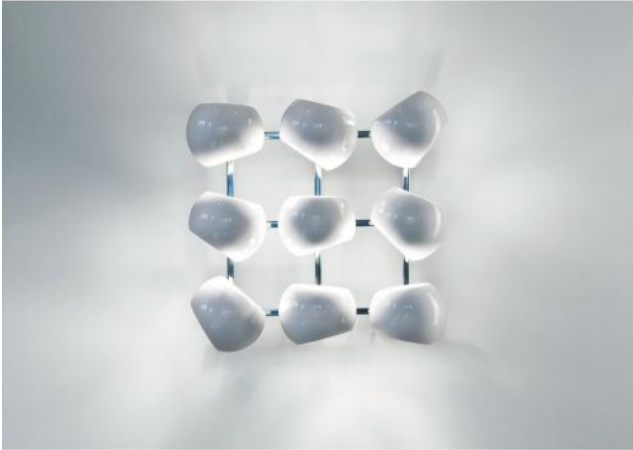

Licht im Raum

White Moons 3x3

Technical details

Land van fabricage	 Duitsland
fabrikant	Licht im Raum
ontwerper	Daniel Klages
jaar	2016
bescherming	IP20
Omvang van de levering	LED 230 Volt
Diepte in cm	21
materiaal	porselein, roestvrij staal
dimmen	dimbaar op locatie
base/versie	E14
LED	inclusief
Schaduw diameter	16 cm
bulb vervangen:	ter plaatse zelf
prestaties van het systeem	9 x 4,5 Watt
Dimensions	B 54 cm L 54 cm

Omschrijving

The Licht im Raum White Moons 3x3 wall light is equipped with a total of nine lamp shades, which emit light in different directions. This creates a special game of light reflections. Daniel Klages created the lighting series in 2016. But the White Moon 3x3 won the Awards "Innovation Prize for Architecture and Engineering 2016" and the "Muuuz International Award (MIAW 2016)" and was nominated for the "German Design Award 2017" and the "Manufaktur product of the year 2016". In addition to this version, the wall lamp is offered in other sizes. This lamp is supplied with a polished stainless steel wall bracket. On request, the lamp is also available with a brass wall bracket.