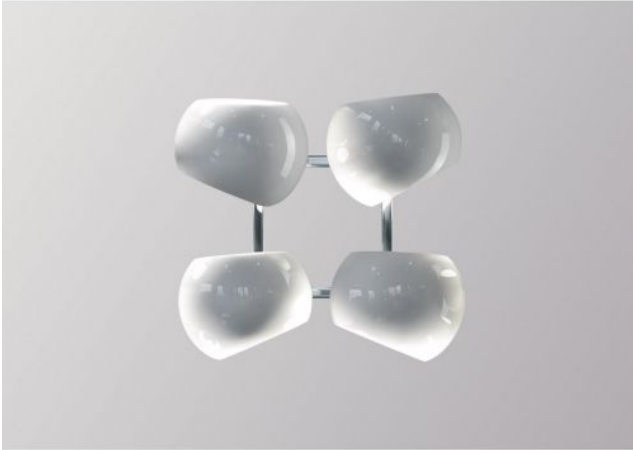

Licht im Raum

White Moons 2x2

Technical details

Land van fabricage	 Duitsland
fabrikant	Licht im Raum
ontwerper	Daniel Klages
jaar	2016
bescherming	IP20
Omvang van de levering	LED 230 Volt
Diepte in cm	21
materiaal	porselein, roestvrij staal
dimmen	dimbaar op locatie
base/versie	E14
LED	inclusief
Schaduw diameter	16 cm
bulb vervangen:	ter plaatse zelf
prestaties van het systeem	4 x 4,5 Watt
Dimensions	B 35 cm L 35 cm

Omschrijving

The Licht im Raum White Moons 2x2 wall lamp has four shades which can be oriented differently. In this way they can emit light in different directions and create an interesting game of light reflections. The lamp series already won several design awards and also includes other wall and pendant lamps. It was designed 2016 by Daniel Klages. This lamp is supplied with a polished stainless steel wall bracket. On request, the lamp is also available with a brass wall bracket.