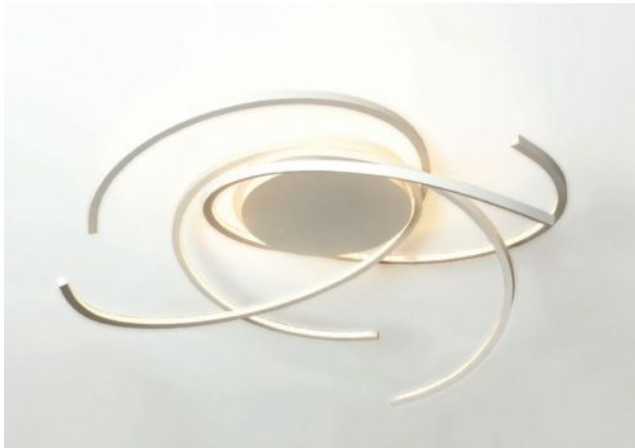

Escale

Space 100 cm

Oberfläche

- aluminium
- zwart
- goud
- wit

Technical details

Land van fabricage	 Duitsland
fabrikant	Escale
ontwerper	Mosru Mohiuddin
jaar	2013
bescherming	IP20
Omvang van de levering	LED
Diameter in cm	100
materiaal	aluminium
dimmen	dimbaar met fase- en fase-afsnijding en fase-regelingsdimmer
Wattage	36 W
LED	inclusief
Kleurweergave-index	90
Kleurtemperatuur in Kelvin	2.700 extra warm wit
bulb vervangen:	bij de fabrikant / fabriek
Totale lichtstroom in lm	5.000
Dimensions	H 24 cm Ø 100 cm

Omschrijving

The Escale Space 100 is the largest ceiling light in this series. It has a diameter of 100 cm at a height of 24 cm. An LED with a colour temperature of 2700 Kelvin extra warm white serves as a light source.

The Space 100 ceiling light is offered in the surfaces aluminum smoothed, gold leaf, white and black. The lamp was designed by Mosru Mohiuddin in 2013.

This ceiling lamp can be dimmed on site with a trailing edge and / or leading edge phase dimmer. A Casambi module and a ZigBee module are offered as accessories. With the Casambi module, the ceiling light can be regulated with the Casambi App by smartphone or tablet via Bluetooth. The ZigBee module enables control of the light via voice control.