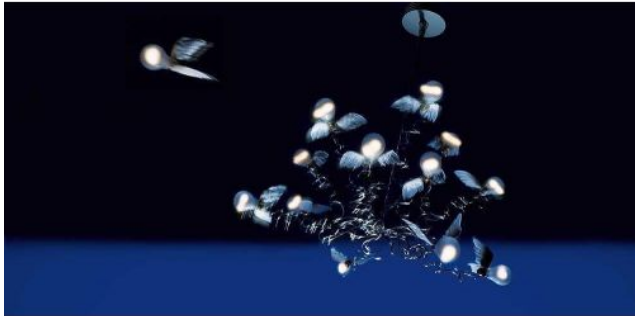

## Birdie LED

### Kabelfarbe

- transparant
- rood

### Technical details

|                                   |   |
|-----------------------------------|---|
| <b>Land van fabricage</b>         |  Duitsland |
| <b>fabrikant</b>                  | Ingo Maurer   |
| <b>ontwerper</b>                  | Ingo Maurer   |
| <b>jaar</b>                       | 2017  |
| <b>bescherming</b>                | IP20  |
| <b>Omvang van de levering</b>     | LED   |
| <b>materiaal</b>                  | Ganzenveren vleugels, metaal  |
| <b>dimmen</b>                     | dimbaar op locatie met faseafsnijding<br>dimmer   |
| <b>base/versie</b>                | E27   |
| <b>LED</b>                        | inclusief   |
| <b>Kleurweergave-index</b>        | >90   |
| <b>Kleurtemperatuur in Kelvin</b> | 2.700 extra warm wit  |
| <b>bulb vervangen:</b>            | ter plaatse zelf  |
| <b>prestaties van het systeem</b> | 12 x 1,5 Watt   |
| <b>Totale lichtstroom in lm</b>   | 1.560   |
| <b>Dimensions</b>                 | H 100 cm  |

### Omschrijving

The Ingo Maurer Birdie LED pendant light has twelve bendable and extendable light arms that can be adjusted flexibly. Each arm has an integrated LED light source in classic incandescent shape. Each LED has a power of 1.5 watts at a colour temperature of 2,700 Kelvin extra warm white. Goose feathers are attached to the lampholders, which gives the lamp an extraordinary appearance. The pendant light is offered with one red or transparent cable. The canopy has an integrated transformer.