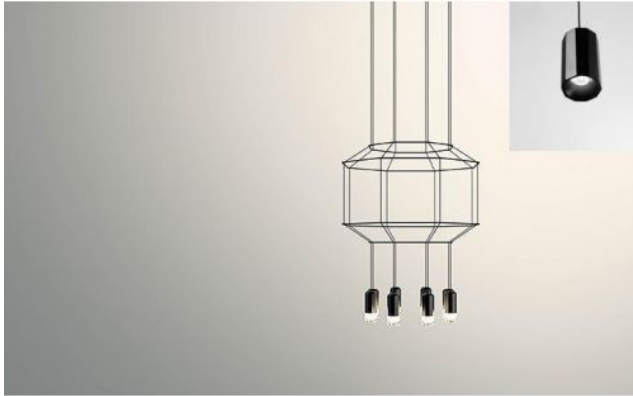

Vibia

Wireflow 0399 - 0400 - 0401 - 0402 - 0403

Version

- 0399
- 0400
- 0401
- 0402
- 0403

Technical details

Land van fabricage	 Spanje
fabrikant	Vibia
ontwerper	Arik Levy
jaar	2016
bescherming	IP20
Omvang van de levering	LED
materiaal	aluminium, roestvrij staal, staal
hoogteverstelling	hoogte bepaalbaar
dimmen	DALI dimbaar
LED	inclusief
Kleurweergave-index	>90
Lichtstroom in lm	3.880
Kleurtemperatuur in Kelvin	2.700 extra warm wit
luifel Dimensions	43 cm
prestaties van het systeem	8 x 4,5 Watt

Omschrijving

This Vibia Wireflow is a pendant lamp, designed by Arik Levy. This lamp is the version without glass diffusers. The aesthetics of a chandelier are reinterpreted in an avant-garde simplification. The filigree appearance of the pendant lamp with 8 integrated LEDs ties in with a classic model of a chandelier and adds a new, innovative and futuristic dimension to this type of light. This Wireflow lamp is height-determinable and can be dimmed by the customer.

This lamp is available in five sizes:

- Version 0403: diameter 55 cm, total length 80 - 200 cm
- Version 0402: diameter 70 cm, total length 100 - 200 cm
- Version 0401: diameter 89 cm, total length 120 - 250 cm
- Version 0400: diameter 120 cm, total length 140 - 250 cm
- Version 0399: diameter 150 cm, total length 150 - 250 cm