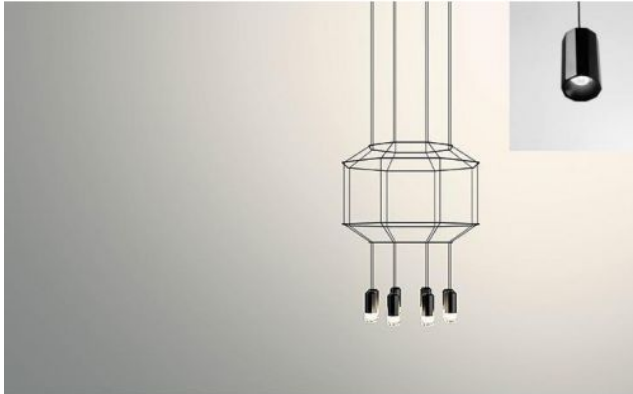

Vibia

Wireflow 0399 - 0400 - 0401 - 0402 - 0403

Version

- 0399
- 0400
- 0401
- 0402
- 0403

Technical details

Land van fabricage	 Spanje
fabrikant	Vibia
ontwerper	Arik Levy
jaar	2016
bescherming	IP20
Omvang van de levering	LED
materiaal	aluminium, roestvrij staal, staal
hoogteverstelling	hoogte bepaalbaar
dimmen	DALI dimbaar
LED	inclusief
Kleurweergave-index	>90
Lichtstroom in lm	3.880
Kleurtemperatuur in Kelvin	2.700 extra warm wit
luifel Dimensions	43 cm
prestaties van het systeem	8 x 4,5 Watt

Omschrijving

This Vibia Wireflow is a pendant lamp, designed by Arik Levy. This lamp is the version without glass diffusers. The aesthetics of a chandelier are reinterpreted in an avant-garde simplification. The filigree appearance of the pendant lamp with 8 integrated LEDs ties in with a classic model of a chandelier and adds a new, innovative and futuristic dimension to this type of light. This Wireflow lamp is height-determinable and can be dimmed by the customer.

This lamp is available in five sizes:

- Version 0403: diameter 55 cm, total length 80 - 200 cm
- Version 0402: diameter 70 cm, total length 100 - 200 cm
- Version 0401: diameter 89 cm, total length 120 - 250 cm
- Version 0400: diameter 120 cm, total length 140 - 250 cm
- Version 0399: diameter 150 cm, total length 150 - 250 cm