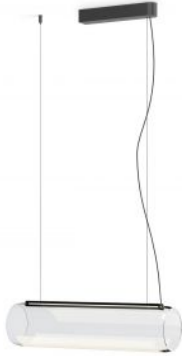

Vibia

Guise 2275

Technical details

Land van fabricage	 Spanje
fabrikant	Vibia
ontwerper	Stefan Diez
jaar	2018
bescherming	IP20
Omvang van de levering	LED
Diameter in cm	16
materiaal	aluminium, borosilicaatglas
hoogteverstelling	hoogte bepaalbaar
dimmen	sensor dimmer
Wattage	20 W
LED	inclusief
Kleurweergave-index	>90
Lichtstroom in lm	1.404
Kleurtemperatuur in Kelvin	3.000 warm wit
luisel Dimensions	Lengte 30 cm, breedte 5 cm
totale hoogte	200 cm
Dimensions	L 63 cm Ø 16 cm

Omschrijving

Vibia presents with the Guise 2275 a pendant lamp where the light source is invisible, emanating directly from the material. The Vibia Guise 2275 can be dimmed and regulated via an optical sensor integrated into the lamp. On request, this pendant light is also available with a special cable length. The lamp is on request also offered as a DALI dimmable version.