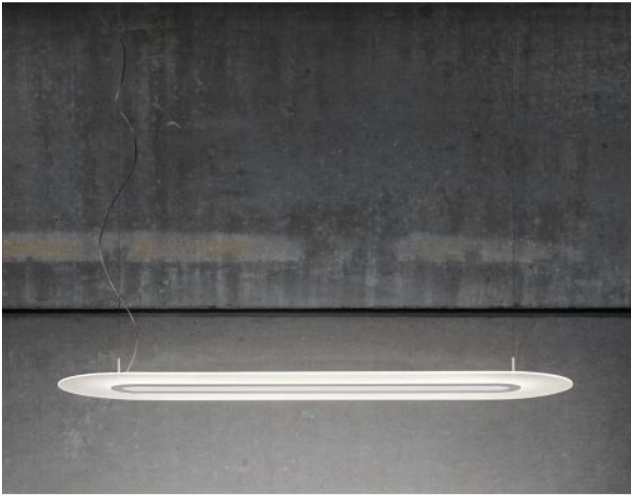

Stilnovo

Opti-Line

Oberfläche

- Gepolijst aluminium
- wit

Technical details

Land van fabricage	 Italië
fabrikant	Stilnovo
ontwerper	Linea Light Group
jaar	2016
bescherming	IP20
Omvang van de levering	LED
materiaal	aluminium, polymethylmethacrylaat
hoogteverstelling	hoogte bepaalbaar
dimmen	dimbaar op locatie met faseafsnijding dimmer
Wattage	47 W
LED	inclusief
Kleurweergave-index	90
Lichtstroom in lm	5.685
Kleurtemperatuur in Kelvin	3.000 warm wit
luifel Dimensions	10 cm
lichtverdeling	direct en indirect
totale hoogte	200 cm
Dimensions	H 7 cm B 39 cm L 129 cm

Omschrijving

The Stilnovo Opti-Line is a linear pendant lamp, a minimal, evolution of the iconic O-Line, with laser-engraved PMMA diffuser and aluminum body with wrinkle white or polished aluminium finish. Thanks to the characteristic texture of OptiLight Technology™, the suspension becomes transparent when the light is off. Opti-Line is a highly functional pendant lamp; the clean, sharp light of the topLED circuitry is perfectly integrated into a high-quality structure. This lamp can be dimmed on site with trailing edge phase dimmer, with an optional Casambi module it can also be dimmed via Smartphone App. The pendant lamp is also available as a DALI dimmable version on request.