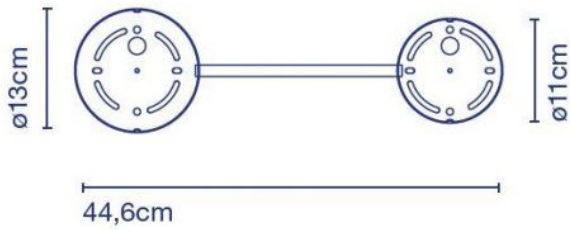

Marset

Accessories C2 Ginger

Technical details

Land van fabricage	 Spanje
fabrikant	Marset
ontwerper	Joan Gaspar
oppervlak	zwart
materiaal	metaal
Dimensions	L 45 cm

Omschrijving

The Marset accessory C2 Ginger is used to connect a lamp Ginger 32 C and a lamp Ginger 42 C to each other and to connect them together to a power supply. The wall lamp accessories are made of painted metal. In addition to these accessories, a version is also available to connect a Ginger 32 C, 42 C and 60 C lamp to a single power connection.