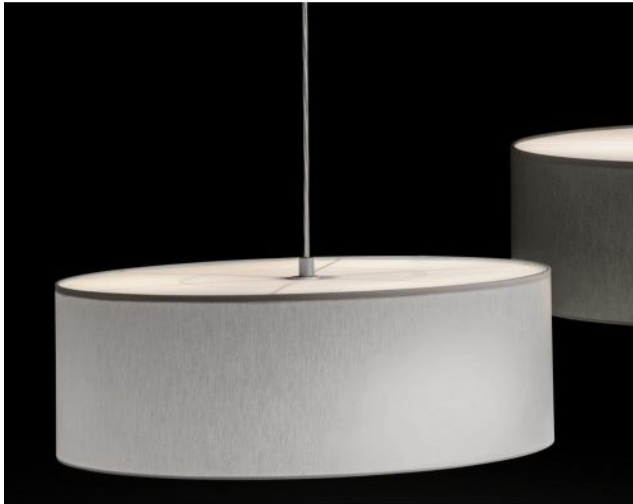

Holtkoetter

Vita P 50cm

Schirmfarbe

- champagne
- schever
- Golfoptiek wit
- grijs
- wit
- zand

Technical details

Land van fabricage	 Duitsland
fabrikant	Holtkoetter
ontwerper	Holtkötter
bescherming	IP20
Omvang van de levering	Leuchtmiddel/Bulb
Diameter in cm	50
materiaal	Chintz
hoogteverstelling	hoogte bepaalbaar
dimmen	dimbaar op locatie
base/versie	E27
luifel Dimensions	8 cm
prestaties van het systeem	3 x 60 Watt (max.)
totale hoogte	140 cm
Dimensions	Ø 50 cm

Omschrijving

This Vita P pendant lamp has a shade diameter of 50 cm. The lamp shade is made of high-quality chintz material and is closed at the top and bottom by a cover. This ensures that the light is glare-free both upwards and downwards. Depending on the shade colour, the light radiates through the shade into the room. The following shade colours are available: white, sand, light grey, champagne, slate and wave optics white. The total height of the Vita P 50cm is maximum 140 cm, if required the cable can be shortened. Both halogen lamps and LED retrofits are suitable as light sources. In addition to this lamp with a shade diameter of 50 cm, versions of the pendant lamp with 40 cm or 60 cm are also offered.