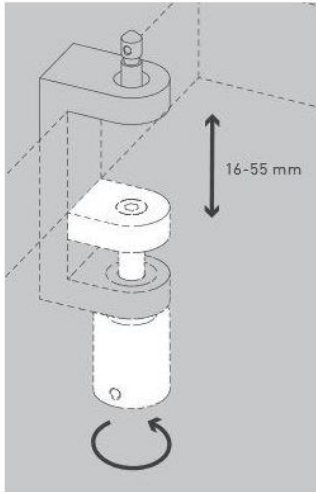

Serien Lighting

Job table clamp

Technical details

| | |
|--------------------|---|
| Land van fabricage |  Duitsland |
| fabrikant | Serien Lighting |
| Dimensions | H 2 cm |

Omschrijving

The Serien Lighting Job table clamp is an accessory for the desk lamp Job. This table clamp can be used to convert a table lamp with a base or furniture adapter into a clamp lamp. The clamp is also suitable as a spare part for a clamp light. It can be used for tables between 1.6 cm and 5.5 cm thickness.