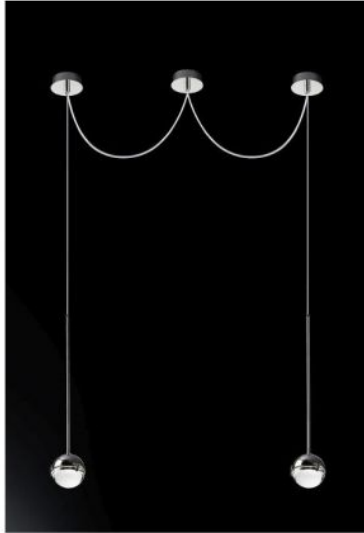

Cini & Nils

Convivio pendant lamp 2-lights LED

Oberfläche

- chroom
- zwart

Technical details

Land van fabricage	 Italië
fabrikant	Cini & Nils
ontwerper	Luta Bettonica
ontwerper 2	Mario Melocchi
jaar	2005
bescherming	IP20
Omvang van de levering	LED
Diameter in cm	11
materiaal	aluminium, glas, messing, staal
kabellengte	385 cm
hoogteverstelling	hoogte bepaalbaar
dimmen	dimbaar op locatie met faseafsnijding dimmer
LED	inclusief
Kleurweergave-index	92
Kleurtemperatuur in Kelvin	2.800 warm wit
luifel Dimensions	14 cm
prestaties van het systeem	2 x 13 Watt
Totale lichtstroom in lm	2.600
Dimensions	H 65 cm Ø 11 cm

Omschrijving

The Cini & Nils Convivio pendant lamp 2-lights LED emits its light directly downwards, whereby the light is bundled by transparent glass lenses. This creates a distinctive, clear illumination. The 2-lights pendant lamp has a decentralised canopy, so that the lamp can be installed independently of the power supply. In addition, it is also possible to choose any distance between the two pendulums during installation.

The Convivio pendant lamp is available in black matt and chrome finish. Two LEDs are integrated as light sources, which can be dimmed on site with a trailing edge phase dimmer. With an optionally available Casambi module, the light can also be dimmed via Bluetooth with the Casambi app by smartphone / tablet. On request, the pendant lamp can be supplied with an already integrated Casambi module. The cable length can be set individually by the installation.