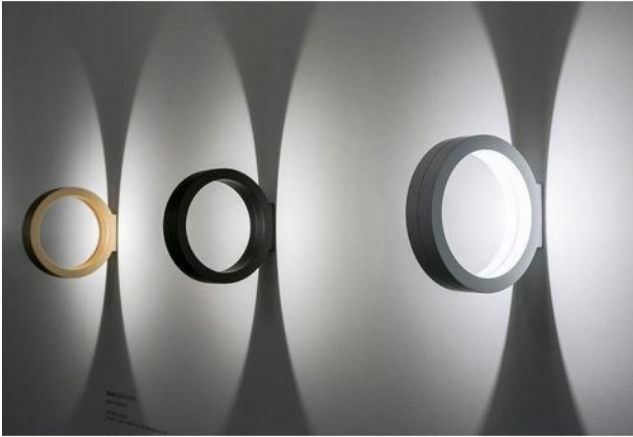

Cini & Nils

Assolo wall and ceiling lamp

Oberfläche

- zwart
- goud
- wit

Dimmbaarheid

- dimbaar op locatie met faseafsijding dimmer
- niet dimbaar

Technical details

Land van fabricage	 Italië
fabrikant	Cini & Nils
ontwerper	Luta Bettonica
jaar	2013
bescherming	IP20
Omvang van de levering	LED
Diepte in cm	20
Diameter in cm	20
materiaal	aluminium
Wattage	16 W
LED	inclusief
Kleurweergave-index	80
Lichtstroom in lm	1.300
Kleurtemperatuur in Kelvin	2.800 warm wit
Dimensions	B 5 cm Ø 20 cm

Omschrijving

The Cini & Nils Assolo wall and ceiling lamp can be mounted vertically, horizontally or in a row. Its ring has a diameter of 20 cm. The light is emitted by an integrated LED on the inside and reflected from there, thus indirectly illuminating both the lamp itself and the surroundings. This creates a play of light and shadow on the wall or ceiling. The lamp is available in white, black and gold matt. The Assolo wall and ceiling lamp is offered in two versions: non-dimmable and dimmable on site with a trailing edge phase dimmer. The on site dimmable version can also be dimmed with an optionally available Casambi module using a smartphone/tablet via Bluetooth. An LED with a colour temperature of 2,800 Kelvin warm white is included as a light source. On request, this lamp is also available with a round wall plate with a diameter of 9.2 cm, which can be used to cover flush boxes.