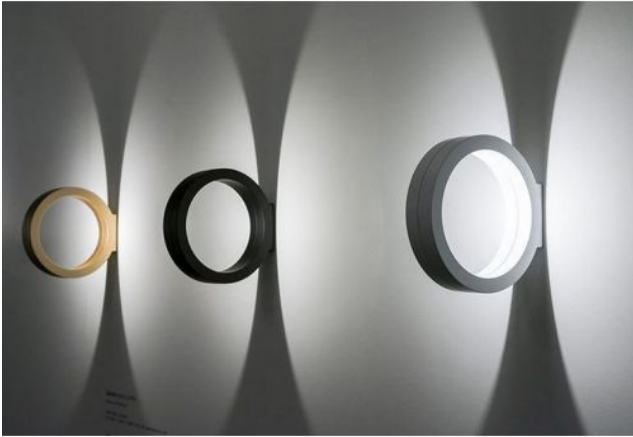

### Assolo wall and ceiling lamp

#### Oberfläche

- zwart
- goud
- wit

#### Technical details

<b>Land van fabricage</b>	 Italië
<b>fabrikant</b>	Cini & Nils
<b>ontwerper</b>	Luta Bettonica
<b>jaar</b>	2013
<b>bescherming</b>	IP20
<b>Omvang van de levering</b>	LED
<b>Diepte in cm</b>	20
<b>Diameter in cm</b>	20
<b>materiaal</b>	aluminium
<b>Wattage</b>	16 W
<b>LED</b>	inclusief
<b>Kleurweergave-index</b>	80
<b>Lichtstroom in lm</b>	1.300
<b>Kleurtemperatuur in Kelvin</b>	2.800 warm wit
<b>Dimensions</b>	B 5 cm   Ø 20 cm

#### Omschrijving

The Cini & Nils Assolo wall and ceiling lamp can be mounted vertically, horizontally or in a row. Its ring has a diameter of 20 cm. The light is emitted by an integrated LED on the inside and reflected from there, thus indirectly illuminating both the lamp itself and the surroundings. This creates a play of light and shadow on the wall or ceiling. The lamp is available in white, black and gold matt. The Assolo wall and ceiling lamp is offered in two versions: non-dimmable and dimmable on site with a trailing edge phase dimmer. The on site dimmable version can also be dimmed with an optionally available Casambi module using a smartphone/tablet via Bluetooth. An LED with a colour temperature of 2,800 Kelvin warm white is included as a light source. On request, this lamp is also available with a round wall plate with a diameter of 9.2 cm, which can be used to cover flush boxes.