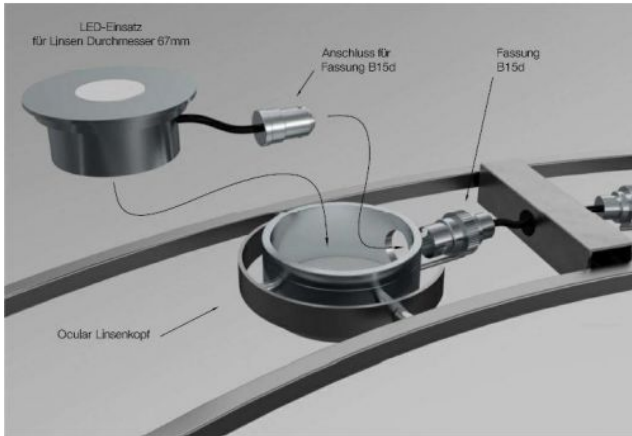

Licht im Raum

LED conversion for Ocular

Linsendurchmesser

- 100 mm
- 67 mm

Technical details

Land van fabricage	 Duitsland
fabrikant	Licht im Raum
ontwerper	Licht im Raum
bescherming	IP40
Omvang van de levering	LED
dimmen	dimbaar op locatie met faseafsnijding dimmer
LED	inclusief
lichtverdeling	direct en indirect

Omschrijving

The LED conversion for Ocular Classic with B15 socket is an LED insert. The insert is available for the lens diameters 67 mm and 100 mm. A connection for a B15 socket is integrated. The LED inserts have one upright and one downlight. They are dimmable on site with a trailing edge phase dimmer.