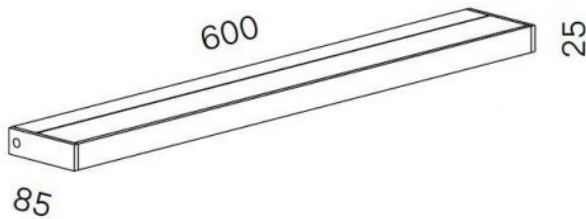

### Technical details

|                        |   |
|------------------------|---|
| Land van fabricage     |  Duitsland |
| fabrikant              | Serien Lighting   |
| ontwerper              | Jean Marc da Costa  |
| bescherming            | IP20  |
| Omvang van de levering | LED   |
| Diepte in cm           | 9   |
| materiaal              | aluminium, polycarbonaat  |
| dimmen                 | dimbaar op locatie  |
| Wattage                | 20 W  |
| LED                    | inclusief   |
| Kleurweergave-index    | >90   |
| bulb vervangen:        | ter plaatse zelf  |
| Dimensions             | H 3 cm   B 60 cm  |

### Omschrijving

The Serien Lighting SML2 Wall 600 Silver has a width of 60 cm. It is 3 cm high and 9 cm deep. The wall lamp is available with different lamp covers: With the satinée / satinée lamp cover, the light is scattered upwards and downwards. With the satinée / raster cover, the light is scattered in one direction and dimmed in the other.