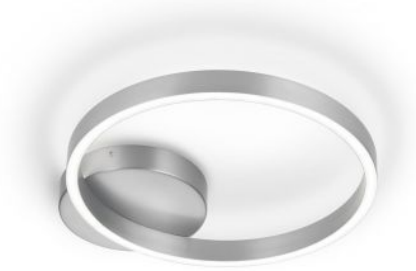

Knapstein

ANEL-40

Version

- nikkel
- zwart

Technical details

Land van fabricage	Duitsland
fabrikant	Knapstein
ontwerper	Knapstein
jaar	2019
bescherming	IP20
Omvang van de levering	LED
materiaal	metaal
dimmen	dimbaar met fase- en fase-afsnijding en fase-regelingsdimmer
Wattage	44 W
LED	inclusief
Kleurweergave-index	>90
Lichtstroom in lm	5.049
Kleurtemperatuur in Kelvin	2.700 extra warm wit
bulb vervangen:	bij de fabrikant / fabriek
Dimensions	H 7 cm | B 47 cm

Omschrijving

The Knapstein ANEL-40 ceiling light emits part of the light upwards, creating a lighting effect on the ceiling. Part of the light is also emitted directly downwards. The ring of the lamp has a diameter of 40 cm and a height of 3.4 cm. Overall, the ceiling light is 46.5 cm wide and 7.2 cm high. The lamp is offered in the surfaces matt nickel and black. The integrated LED has a colour temperature of 2,700 Kelvin extra warm white and can be dimmed on site with a leading or trailing edge phase dimmer.