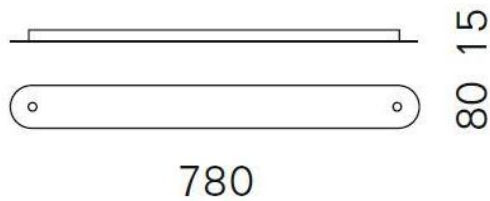

Serien Lighting

Canopy profile 2

Oberfläche

- geborsteld aluminium
- Gepolijst aluminium
- zwart
- wit

Technical details

Land van fabricage	 Duitsland
fabrikant	Serien Lighting
ontwerper	Serien Lighting
materiaal	aluminium
Dimensions	H 2 cm B 8 cm L 78 cm

Omschrijving

The Serien Lighting canopy profile 2 is used to connect two pendant lamps and plug them into a single power supply. In this way, two single pendant lights can be installed together. Only a single ceiling outlet with power supply is required. The canopy profile 2 is available in the following finishes: brushed aluminum, polished aluminum, black or white painted. It is 78 cm long and 8 cm wide. Its height is 1.5 cm.