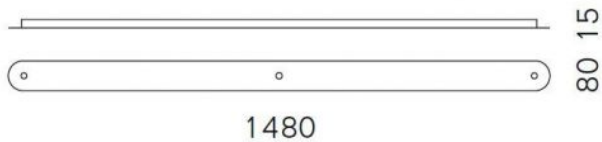

Serien Lighting

Canopy profile 3

Oberfläche

- geborsteld aluminium
- Gepolijst aluminium
- zwart
- wit

Technical details

| | |
|---------------------------|---|
| Land van fabricage |  Duitsland |
| fabrikant | Serien Lighting |
| ontwerper | Serien Lighting |
| materiaal | aluminium |
| Dimensions | H 2 cm B 8 cm L 148 cm |

Omschrijving

With the Serien Lighting canopy profile 3, three pendant lamps can be connected together and mounted on a single power supply. This makes it possible to install two single pendant lamps together. Only a single power connection is required. The canopy profile 3 is available in brushed aluminum, polished aluminum, black or white painted finishes. This accessory has a length of 148 cm and a width of 8 cm. The height is 1.5 cm.

The accessories are suitable for the following Serien Lighting lamps: Cavity Suspension L, Curling Suspension Rope / Tube S, M and L, Draft Suspension Rope / Tube S and M, Drum Suspension Rope / Tube S and M as well as Reef Suspension 1. In addition to these accessories, the canopy profile 2 is also offered, with which two pendant lamps can be connected together and mounted on a single power supply.