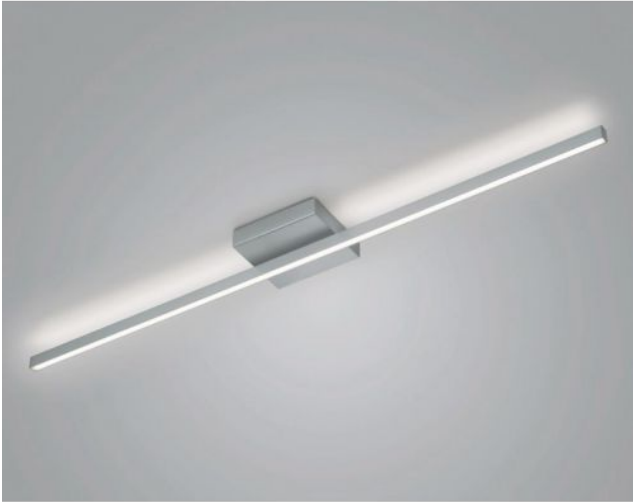

Knapstein

NURI-1

Oberfläche

- nikkel
- zwart

Technical details

Land van fabricage	 Duitsland
fabrikant	Knapstein
ontwerper	Knapstein
jaar	2022
bescherming	IP20
Omvang van de levering	LED
materiaal	metaal
dimmen	dimbaar met fase- en fase-afsnijding en fase-regelingsdimmer
Wattage	44 W
LED	inclusief
Kleurweergave-index	>90
Lichtstroom in lm	5.089
Kleurtemperatuur in Kelvin	2.700 extra warm wit
bulb vervangen:	bij de fabrikant / fabriek
Dimensions	H 7 cm B 19 cm L 132 cm

Omschrijving

The Knapstein NURI-1 is a rod-shaped ceiling light. The lamp distributes its light upwards and downwards at the same time. This creates light effects on the ceiling. The NURI-1 is 132 cm long and 7 cm high. The ceiling light is offered in the surfaces matt nickel and black. It is operated with a powerful, dimmable LED that has a colour temperature of 2,700 Kelvin extra warm white.