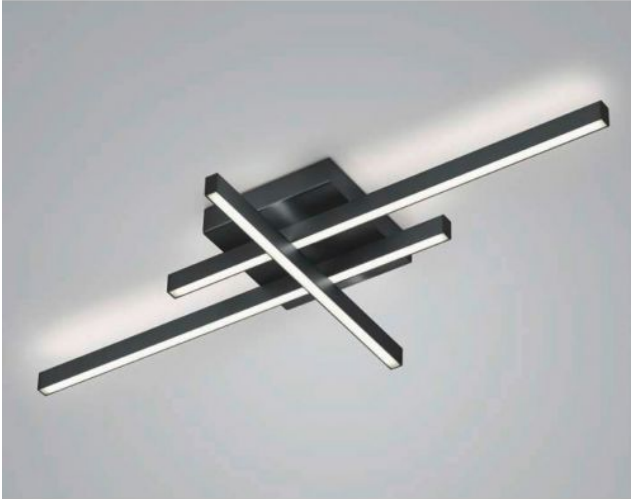

Knapstein

FELI

Oberfläche

- nikkel
- zwart

Technical details

Land van fabricage	 Duitsland
fabrikant	Knapstein
ontwerper	Knapstein
jaar	2022
bescherming	IP20
Omvang van de levering	LED
materiaal	metaal
dimmen	dimbaar met fase- en fase-afsnijding en fase-regelingsdimmer
Wattage	51 W
LED	inclusief
Kleurweergave-index	>90
Lichtstroom in lm	5.812
Kleurtemperatuur in Kelvin	2.700 extra warm wit
bulb vervangen:	bij de fabrikant / fabriek
Dimensions	H 7 cm B 42 cm L 90 cm

Omschrijving

The Knapstein FELI ceiling light consists of two horizontal rods and one vertically arranged rod. The ceiling lamp emits its light both upwards and downwards. The light emitted upwards also creates a uniform lighting effect on the ceiling. The FELI has a total length of 90 cm and a width of 42 cm. Knapstein offers the ceiling light in the surfaces matt nickel and black. The lamp is operated with a powerful, dimmable LED. The LED has a colour temperature of 2,700 Kelvin extra warm white.