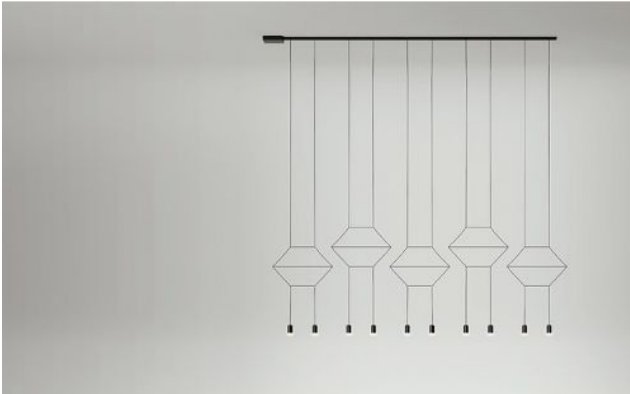

### Technical details

<b>Kraj produkcji</b>	 Hiszpania
<b>producent</b>	Vibia
<b>projektant</b>	Arik Levy
<b>ochrona</b>	IP20
<b>zakres dostawy</b>	LED
<b>tworzywo</b>	aluminium, poliwęglan, stal nierdzewna
<b>regulacja wysokości</b>	kwota niemożliwa do ustalenia
<b>ściemnianie</b>	1-10V ściemniania
<b>LED</b>	łączenie
<b>Temperatura barwowa w stopniach Kelvina</b>	2.700 extra biała ciepła
<b>baldachim Wymiary</b>	długość 275 cm
<b>wydajność systemu</b>	10 x 4,5 Watt
<b>wysokość całkowita</b>	200 cm

### Opis

The Vibia Wireflow 0330 - 0332 is a linear pendant light. The integrated LEDs with 4.5 watts each provide a direct, pleasant light output to the bottom. The Wireflow 0330 - 0332 can be dimmed by the customer. The lamp is available in two versions, which differ only in the way the 5 lamp elements are suspended from the canopy. With the Wireflow 0330, the outer two light elements and the middle one are suspended lower than the other two. With the Wireflow 0332, the two outer light elements hang highest, the second light element from the left and the second from the right slightly lower and the one in the middle lowest. The lowest light body is in the middle. If the pendant length of the lamp should be different, please send us an individual request. The length of the lamp cannot be shortened by the user. The pendant lamp is also available as a DALI dimmable version on request.