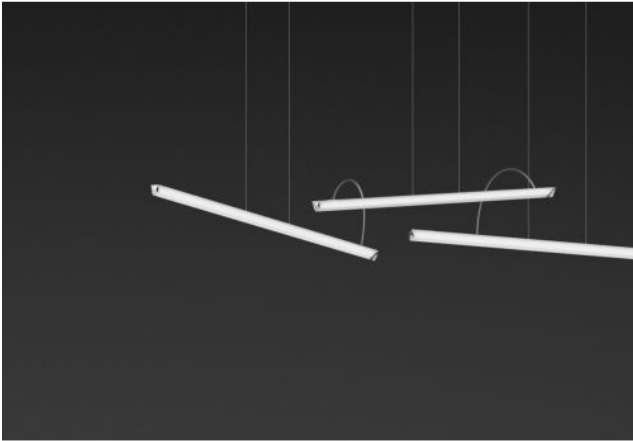

Vibia

Halo Lineal 2341

Technical details

Kraj produkcji	Hiszpania
producent	Vibia
projektant	Martín Azúa
ochrona	IP20
zakres dostawy	LED
tworzywo	polimetakrylan, stal
powierzchnia	biały
regulacja wysokości	wysokość ustalona
ściemnianie	1-10V ściemniania
LED	łącznie
Wskaźnik oddawania barw	>80
Temperatura barwowa w stopniach Kelvina	3.000 biała ciepła
baldachim Wymiary	31 cm
wydajność systemu	3 x 15,3 Watt
Całkowity strumień świetlny w lm	3.851
wysokość całkowita	250 cm
Dimensions	H 39 cm | L 204 cm

Opis

The Vibia Halo Lineal 2341 is a pendant lamp which consists of three intersecting rod-like structures. The three-flame light includes modern LED technology. It was created by the designer Martín Azúa who created the lamp made of matt white PMMA. It is height determinable and can be hung up to 250 cm, the lamp can be hung horizontally or diagonally. Three efficient LEDs are included. The lamps are dimmable electronic 1-10V. On request a DALI as well as a with Casambi module dimmable version is available. With a Casambi module, it is possible to operate the lamp via smartphone or tablet using the Casambi app via Bluetooth. Casambi technology also offers the option of switching the light on at specific times via a timer. The light output of the Halo Lineal 2341 is gentle and is referred to by the manufacturer Vibia as "almost magical light".