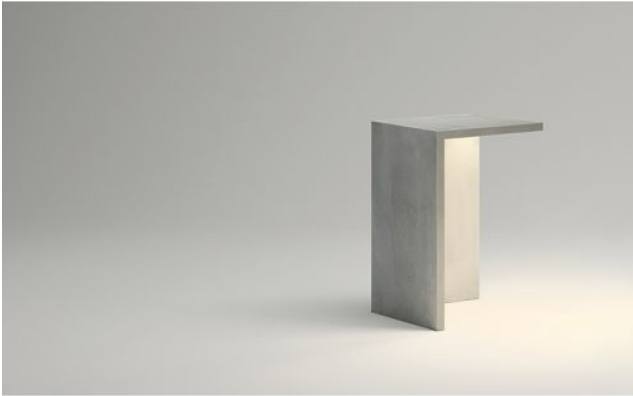

Vibia

Empty 4130

Technical details

Kraj produkcji	 Hiszpania
producent	Vibia
projektant	Xuclà
rok	2014
ochrona	IP66
zakres dostawy	LED
Głębokość w cm	45
tworzywo	beton, metakrylan
LED	łącznie
Wskaźnik oddawania barw	>80
Strumień świetlny w lm	664
Temperatura barwowa w stopniach Kelvina	2.700 extra biała ciepła
wydajność systemu	2 x 8,6 Watt
Dimensions	H 70 cm B 45 cm

Opis

The Vibia Empty 4130 with a height of 70 cm is the largest lamp of this series of floor lamps. It is also suitable as a garden seating. The Empty 4130 is an outdoor light according to a design by Xuclà. This rectangular lamp is made of polymer concrete, available in grey. Two LEDs with 8.6 watts each are integrated. With protection class IP66, it is protected against water spray and also dust-proof.