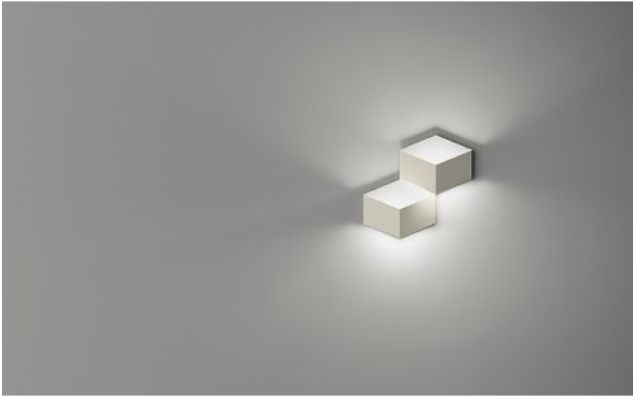

Vibia

Fold Surface 4201

Oberfläche

- brązowy
- zielony
- biały

Technical details

Kraj produkcji	 Hiszpania
producent	Vibia
projektant	Arik Levy
ochrona	IP20
zakres dostawy	LED
Głębokość w cm	5
tworzywo	aluminium, metakrylan
LED	Łącznie
Wskaźnik oddawania barw	>90
Strumień świetlny w lm	724
Temperatura barwowa w stopniach Kelvina	2.700 extra biała ciepła
wydajność systemu	4 x 2,1 Watt LEDs
Dimensions	H 32 cm B 33 cm

Opis

The Vibia Fold Surface 4201 is a geometric wall mounted light, seemingly composed of two lamps, in truth with only one single rectangular light body of two equal lighting elements. The design is by Arik Levy, the Fold Surface 4201 has an aluminum body. The lamp has an overall width of 33 cm and a total height of 31.5 cm. The colours off-white (cream-white), brown and green are available. The bulbs are four efficient 2.1 watt LEDs. Endless compositions of wall lights are possible when you combine this light with others from the series.