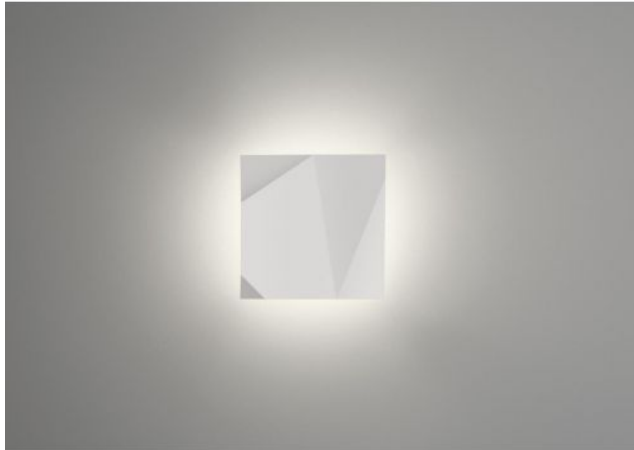

Vibia

Origami 4501

surface

- terra dark
- brązowy
- zielony
- biały

Technical details

Kraj produkcji	 Hiszpania
producent	Vibia
projektant	Ramón Esteve
rok	2011
ochrona	IP65
zakres dostawy	LED
Głębokość w cm	7
tworzywo	ABS, poliwęglan
ściemnianie	ściemniająca kontrola faz przyciemniania
Moc w watach	6,3 W
LED	Łącznie
Wskaźnik oddawania barw	>90
Strumień świetlny w lm	756
Temperatura barwowa w stopniach Kelvina	2.700 extra biała ciepła
wymiana żarówek:	na miejscu
Dimensions	H 30 cm B 30 cm

Opis

The Vibia Origami 4501 is one of two one-flame square wall lights in this collection of lamps. It differs from its sister version, the Origami 4500, only by the arrangement of its "folds". A large crease runs for this wall light like a zigzag pattern. Precisely because of these folds, the entire collection was given its name because the lights are reminiscent of the Japanese art of paper. The light is made of polycarbonate and ABS. It is offered in white, green, terra dark or brown. The design was created by Ramón Esteve.

The Origami 4501 can be used both for interior lighting as well as outdoors. A modern LED serves as lamp with 6.3 watts. The wall lamp can be dimmed on site with a trailing edge phase dimmer. To a wall terminal up to 30 modules of this lamp can be connected. For larger compositions ask us for a special connection system. If you need help in configuring your personal origami Wallart combination, please contact us also.