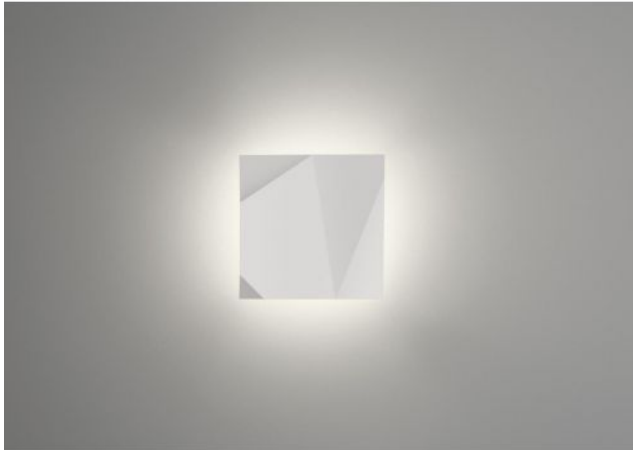

Vibia

Origami 4501

surface

- biały
- terra dark
- brązowy
- zielony

Technical details

Kraj produkcji	 Hiszpania
producent	Vibia
projektant	Ramón Esteve
rok	2011
ochrona	IP65
zakres dostawy	LED
Głębokość w cm	7
tworzywo	ABS, poliwęglan
ściemnianie	ściemniałna kontroli faz przyciemniania
Moc w watach	6,3 W
LED	Łącznie
Wskaźnik oddawania barw	>90
Strumień świetlny w lm	756
Temperatura barwowa w stopniach Kelvina	2.700 extra biała ciepła
wymiana żarówek:	na miejscu
Dimensions	H 30 cm B 30 cm

Opis

The Vibia Origami 4501 is one of two one-flame square wall lights in this collection of lamps. It differs from its sister version, the Origami 4500, only by the arrangement of its "folds". A large crease runs for this wall light like a zigzag pattern. Precisely because of these folds, the entire collection was given its name because the lights are reminiscent of the Japanese art of paper. The light is made of polycarbonate and ABS. It is offered in white, green, terra dark or brown. The design was created by Ramón Esteve.

The Origami 4501 can be used both for interior lighting as well as outdoors. A modern LED serves as lamp with 6.3 watts. The wall lamp can be dimmed on site with a trailing edge phase dimmer. To a wall terminal up to 30 modules of this lamp can be connected. For larger compositions ask us for a special connection system. If you need help in configuring your personal origami Wallart combination, please contact us also.